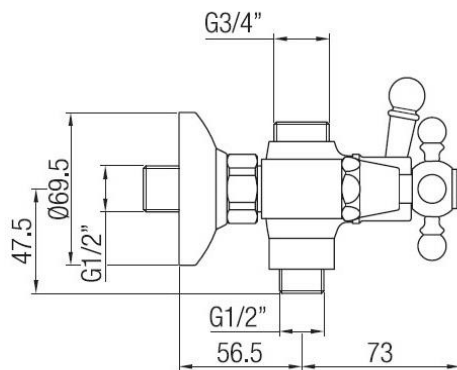

External shower set with 3/4" up con. and 1/2" down con. ceramic valve

Codice: **62546****FUNCTIONAL DATA**

SCOPE OF APPLICATION: shower

TYPE OF PROJECT: residential

FURNISHING STYLE: classic

**CONSTRUCTION DATA**

TYPE OF MATERIAL: brass

TYPE OF FIXING: wall-mounted

TYPE OF VALVE: ceramic disc screw

ANGLE OF ROTATION: 90°

SUPPLY CONNECTION: 3/8" stainless steel hose

AVAILABLE COLOURS

Chrome

Natural brass