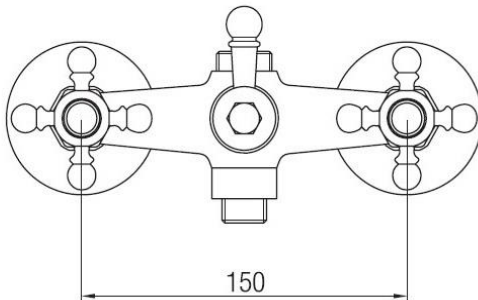

External shower set with 3/4" up con. and 1/2" down con. ceramic valve

Codice: **62546****FUNCTIONAL DATA**

SCOPE OF APPLICATION: shower

TYPE OF PROJECT: residential

FURNISHING STYLE: classic

**CONSTRUCTION DATA**

TYPE OF MATERIAL: brass

TYPE OF FIXING: wall-mounted

TYPE OF VALVE: ceramic disc screw

ANGLE OF ROTATION: 90°

SUPPLY CONNECTION: 3/8" stainless steel hose

AVAILABLE COLOURS

Chrome

Natural brass