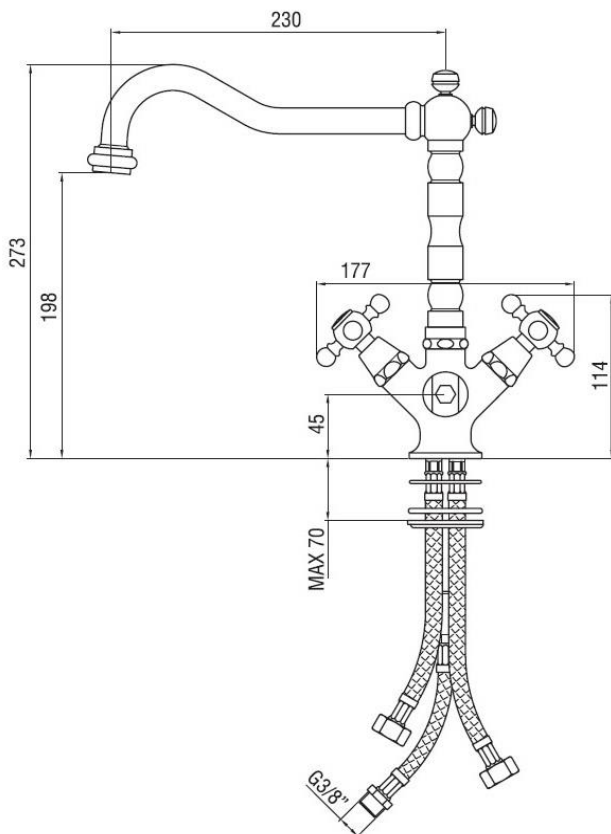

Single hole sink tap Marea three ways

Codice: **62072****FUNCTIONAL DATA**

SCOPE OF APPLICATION: sink

TYPE OF PROJECT: residential

FURNISHING STYLE: classic

TYPE OF DISPENSING: three ways

SPOUT: 360° swivel

WASTE: sold separately

**CONSTRUCTION DATA**

TYPE OF MATERIAL: brass

TYPE OF FIXING: deck-mounted

TYPE OF VALVE: ceramic disc cartridge and ceramic disc screw

SUPPLY CONNECTION: 3/8" stainless steel hose

SPOUT SPACING: 230 mm

NUMBER OF INSTALLATION HOLES: 1

DIAMETER OF INSTALLATION HOLE: 35 mm

AVAILABLE COLOURS

Chrome

Natural brass

White colored

Avena granite

Satin bronze