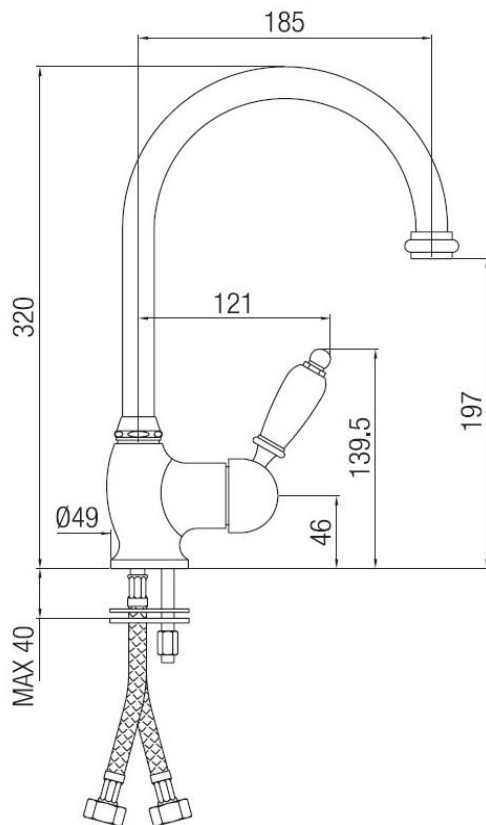

High single lever sink mixer Dali swivel spout  
Codice: **50474****FUNCTIONAL DATA**

SCOPE OF APPLICATION: sink  
TYPE OF PROJECT: residential  
FURNISHING STYLE: classic  
TYPE OF DISPENSING: single (fixed aerator)  
SPOUT: 360° swivel  
WASTE: sold separately

**CONSTRUCTION DATA**

TYPE OF MATERIAL: brass  
TYPE OF FIXING: deck-mounted  
TYPE OF VALVE: ceramic disc cartridge  
ANGLE OF ROTATION: 90°  
SUPPLY CONNECTION: 3/8" stainless steel hose  
SPOUT SPACING: 185 mm  
NUMBER OF INSTALLATION HOLES: 1  
DIAMETER OF INSTALLATION HOLE: 35 mm