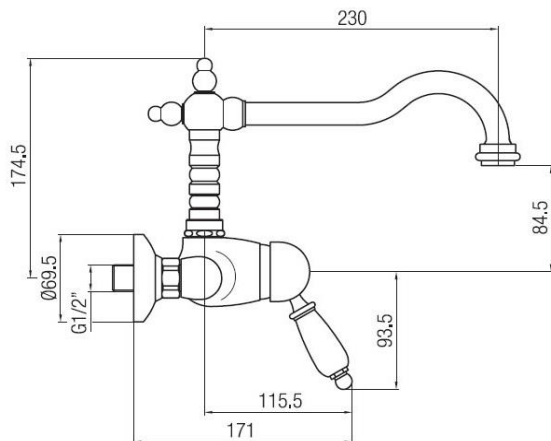

Wall mounted sink set superior spout Queen  
Codice: 50451**FUNCTIONAL DATA**

SCOPE OF APPLICATION: sink  
TYPE OF PROJECT: residential  
FURNISHING STYLE: classic  
TYPE OF DISPENSING: single (fixed aerator)  
SPOUT: 360° swivel  
WASTE: sold separately

**CONSTRUCTION DATA**

TYPE OF MATERIAL: brass  
TYPE OF FIXING: wall-mounted  
TYPE OF VALVE: ceramic disc cartridge  
ANGLE OF ROTATION: 90°  
SUPPLY CONNECTION: 1/2"  
SPOUT SPACING: 235 mm

**AVAILABLE COLOURS**

Chrome  
Natural brass  
Satin bronze  
Old nickel  
Gold

**HYDRAULIC PERFORMANCES**

OPTIMAL SUPPLY PRESSURE: 3 bar  
MAXIMUM HOT WATER TEMPERATURE: 80°  
RECOMMENDED MAX. HOT WATER TEMPERATURE: 60°

**WARRANTY**