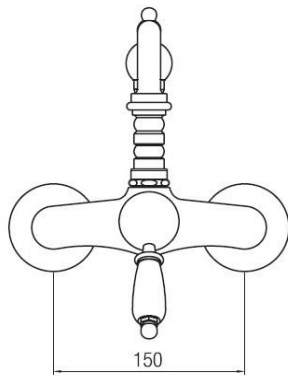

Wall mounted sink set superior spout Queen  
Codice: 50451**FUNCTIONAL DATA**

SCOPE OF APPLICATION: sink  
TYPE OF PROJECT: residential  
FURNISHING STYLE: classic  
TYPE OF DISPENSING: single (fixed aerator)  
SPOUT: 360° swivel  
WASTE: sold separately

**CONSTRUCTION DATA**

TYPE OF MATERIAL: brass  
TYPE OF FIXING: wall-mounted  
TYPE OF VALVE: ceramic disc cartridge  
ANGLE OF ROTATION: 90°  
SUPPLY CONNECTION: 1/2"  
SPOUT SPACING: 235 mm

**AVAILABLE COLOURS**

Chrome  
Natural brass  
Satin bronze  
Old nickel  
Gold

**HYDRAULIC PERFORMANCES**

OPTIMAL SUPPLY PRESSURE: 3 bar  
MAXIMUM HOT WATER TEMPERATURE: 80°  
RECOMMENDED MAX. HOT WATER TEMPERATURE: 60°

**WARRANTY**