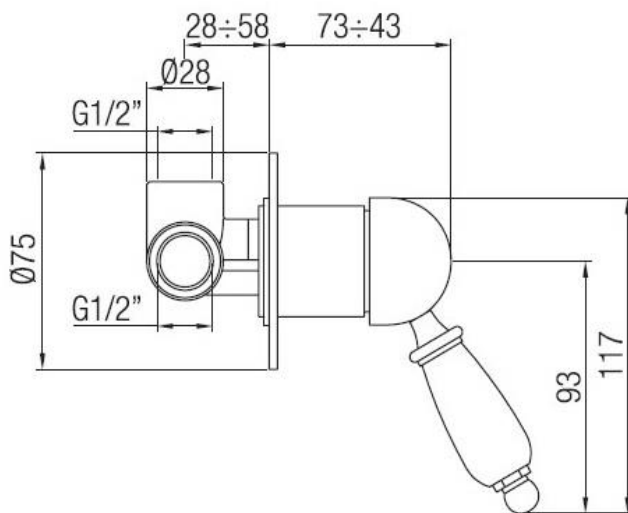

Built-in shower mixer small plate white lever
Codice: **50437**

FUNCTIONAL DATA

SCOPE OF APPLICATION: shower
TYPE OF PROJECT: residential
FURNISHING STYLE: classic, modern

**CONSTRUCTION DATA**

TYPE OF MATERIAL: brass
TYPE OF FIXING: wall-mounted
TYPE OF VALVE: ceramic disc cartridge
ANGLE OF ROTATION: 90°
SUPPLY CONNECTION: 1/2"