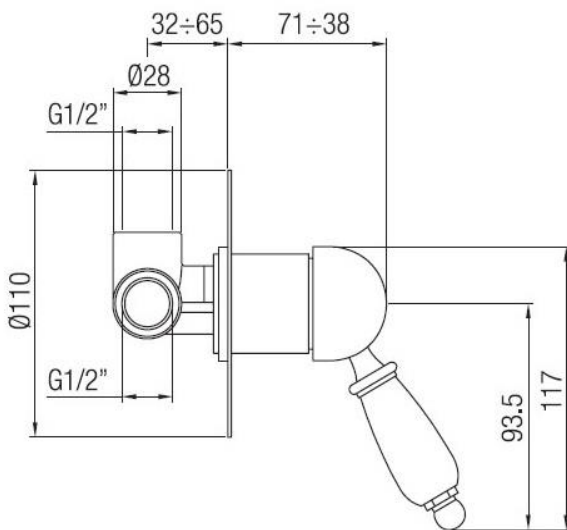

Built-in shower mixer slim plate white lever  
Codice: **50433**

**FUNCTIONAL DATA**

SCOPE OF APPLICATION: shower

TYPE OF PROJECT: residential

FURNISHING STYLE: classic, modern

**CONSTRUCTION DATA**

TYPE OF MATERIAL: brass

TYPE OF FIXING: wall-mounted

TYPE OF VALVE: ceramic disc cartridge

ANGLE OF ROTATION: 90°

SUPPLY CONNECTION: 1/2"

**AVAILABLE COLOURS**

Chrome

Natural brass

Chrome gold