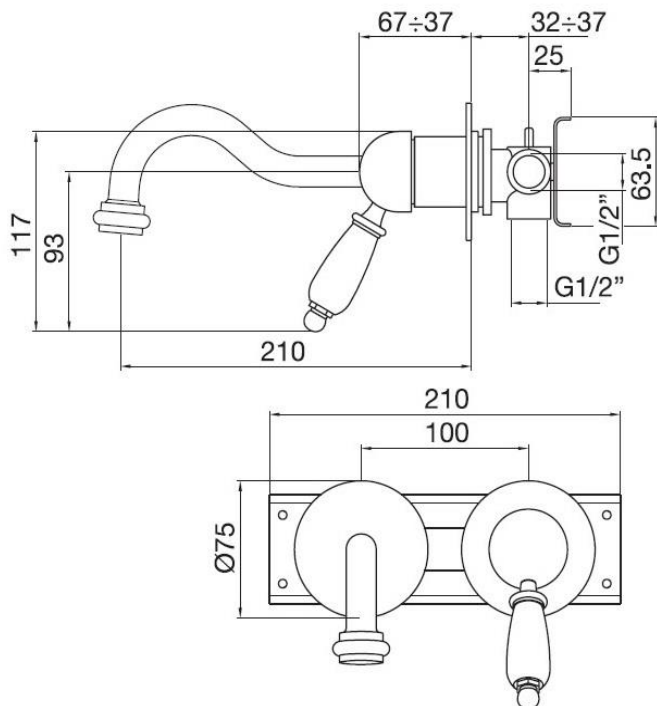

Wall single lever basin mixer bridge connection L 200 mm white lever

Codice: **50428****FUNCTIONAL DATA**

SCOPE OF APPLICATION: basin

TYPE OF PROJECT: residential

FURNISHING STYLE: classic, modern

TYPE OF DISPENSING: single (fixed aerator)

WASTE: sold separately

**CONSTRUCTION DATA**

TYPE OF MATERIAL: brass

TYPE OF FIXING: wall-mounted

TYPE OF VALVE: ceramic disc cartridge

ANGLE OF ROTATION: 90°

SUPPLY CONNECTION: 1/2"

SPOUT SPACING: 200 mm