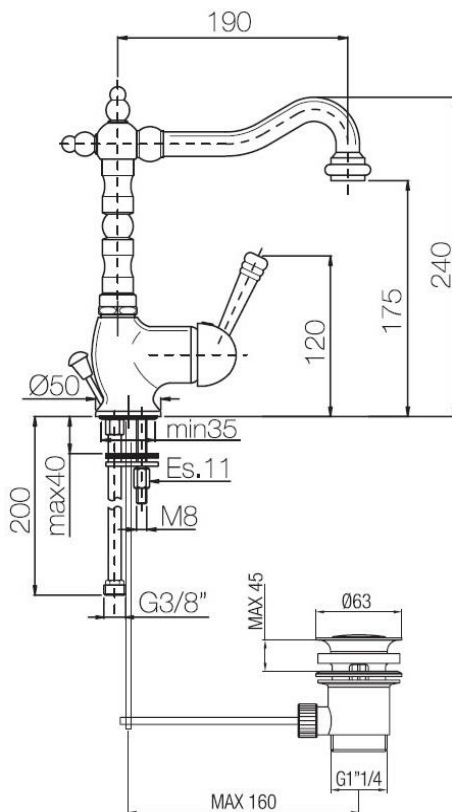

Single lever basin mixer with pop up waste white lever

Codice: **50410**

FUNCTIONAL DATA

SCOPE OF APPLICATION: basin
 TYPE OF PROJECT: residential
 FURNISHING STYLE: classic, modern
 FLOW REGULATION: suitable
 TYPE OF DISPENSING: single (fixed aerator)
 WASTE: automatic cap 1" 1/4

CONSTRUCTION DATA

TYPE OF MATERIAL: brass
 TYPE OF FIXING: deck-mounted
 TYPE OF VALVE: ceramic disc cartridge
 ANGLE OF ROTATION: 90°
 SUPPLY CONNECTION: 3/8" stainless steel hose
 SPOUT SPACING: 185 mm
 NUMBER OF INSTALLATION HOLES: 1
 DIAMETER OF INSTALLATION HOLE: 35 mm
 OPTIONAL: limited flow aerator 5 litres/min - 1,5 GPM

AVAILABLE COLOURS

- Chrome
- Natural brass
- Chrome gold
- Satin bronze
- Copper
- Dark bronze
- Dark copper
- Old nickel
- Gold

HYDRAULIC PERFORMANCES

OPTIMAL SUPPLY PRESSURE: 3 bar
 MAXIMUM HOT WATER TEMPERATURE: 80°
 RECOMMENDED MAX. HOT WATER TEMPERATURE: 60°