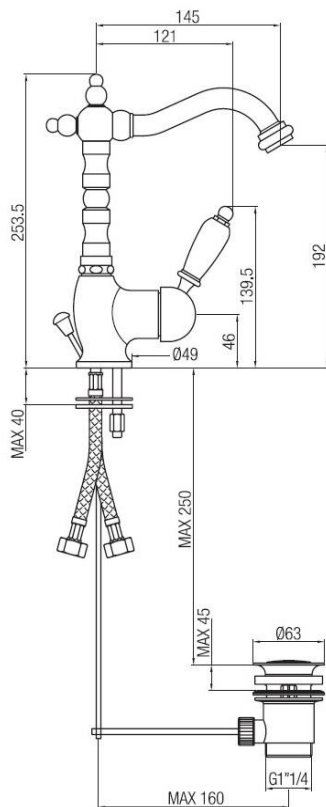

Single lever basin mixer L. 130 mm with pop up waste white lever

Codice: **50408****FUNCTIONAL DATA**

SCOPE OF APPLICATION: basin

TYPE OF PROJECT: residential

FURNISHING STYLE: classic, modern

FLOW REGULATION: suitable

TYPE OF DISPENSING: single (fixed aerator)

WASTE: automatic cap 1" 1/4

**CONSTRUCTION DATA**

TYPE OF MATERIAL: brass

TYPE OF FIXING: deck-mounted

TYPE OF VALVE: ceramic disc cartridge

ANGLE OF ROTATION: 90°

SUPPLY CONNECTION: 3/8" stainless steel hose

SPOUT SPACING: 145 mm

NUMBER OF INSTALLATION HOLES: 1

DIAMETER OF INSTALLATION HOLE: 35 mm

OPTIONAL: limited flow aerator 5 litres/min - 1,5 GPM

AVAILABLE COLOURS