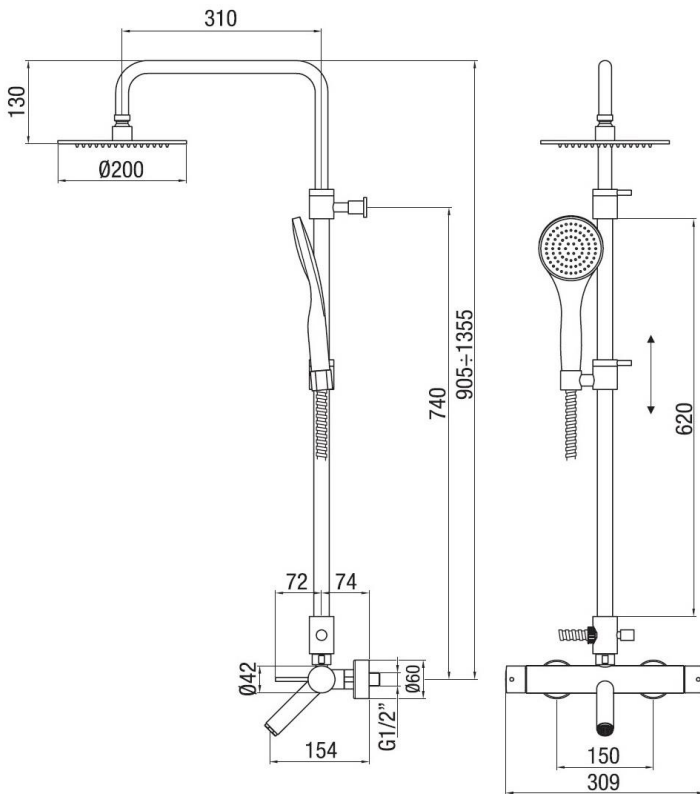

Complete column shower with external bath mixer

Codice: 45187

FUNCTIONAL DATA

SCOPE OF APPLICATION: shower

TYPE OF PROJECT: residential

FURNISHING STYLE: modern

TYPE OF DISPENSING: triple (head shower, hand shower and aerator)

CONSTRUCTION DATA

TYPE OF MATERIAL: brass

TYPE OF FIXING: wall-mounted

TYPE OF VALVE: ceramic disc cartridge

ANGLE OF ROTATION: 90°

SUPPLY CONNECTION: 1/2"

AVAILABLE COLOURS

- Chrome
- Natural brass
- Black matt
- Satin bronze
- Dark copper
- Satin nichel
- Graphite
- Gold