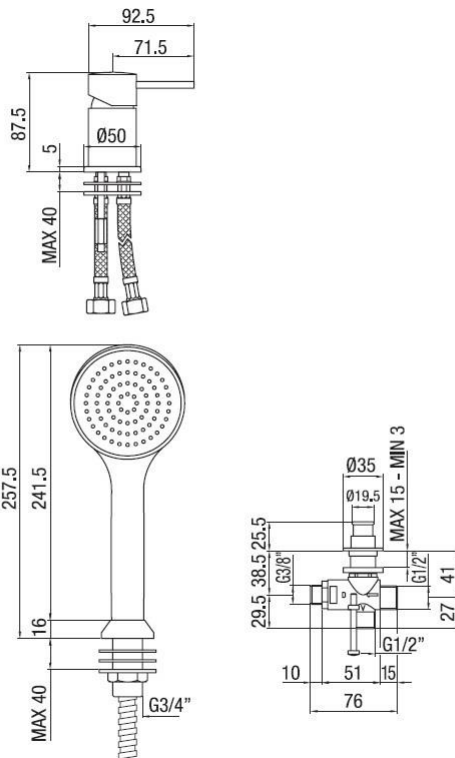

FUNCTIONAL DATA

SCOPE OF APPLICATION: bathtub

TYPE OF PROJECT: residential

FURNISHING STYLE: modern

TYPE OF DISPENSING: single

CONSTRUCTION DATA

TYPE OF MATERIAL: brass

TYPE OF FIXING: deck-mounted

TYPE OF VALVE: ceramic disc cartridge

ANGLE OF ROTATION: 90°

SUPPLY CONNECTION: 3/8" stainless steel hose

NUMBER OF INSTALLATION HOLES: 3

DIAMETER OF INSTALLATION HOLES: mixer 35 mm,

hand shower 28 mm, diverter 26 mm

SPACING OF INSTALLATION HOLES: 130 mm

(recommended)

AVAILABLE COLOURS

Chrome

Natural brass

Black matt

Satin bronze

Dark copper

Satin nichel

Graphite

Gold

HYDRAULIC PERFORMANCES

OPTIMAL SUPPLY PRESSURE: 3 bar

MAXIMUM HOT WATER TEMPERATURE: 80°

RECOMMENDED MAX. HOT WATER TEMPERATURE:

60°