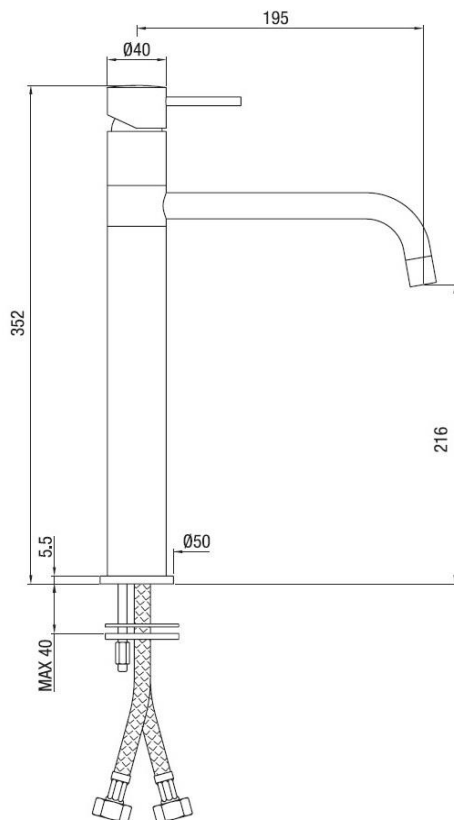

Single lever under window sink mixer

Codice: 45161

FUNCTIONAL DATA

SCOPE OF APPLICATION: sink

TYPE OF PROJECT: residential

FURNISHING STYLE: modern

TYPE OF DISPENSING: single (fixed aerator)

SPOUT: 360° swivel

WASTE: sold separately

**CONSTRUCTION DATA**

TYPE OF MATERIAL: brass

TYPE OF FIXING: deck-mounted

TYPE OF VALVE: ceramic disc cartridge

ANGLE OF ROTATION: 90°

SUPPLY CONNECTION: 3/8" stainless steel hose

SPOUT SPACING: 195 mm

NUMBER OF INSTALLATION HOLES: 1

DIAMETER OF INSTALLATION HOLE: 35 mm

AVAILABLE COLOURS

Chrome

Black matt

Satin bronze

Dark copper

Satin nichel