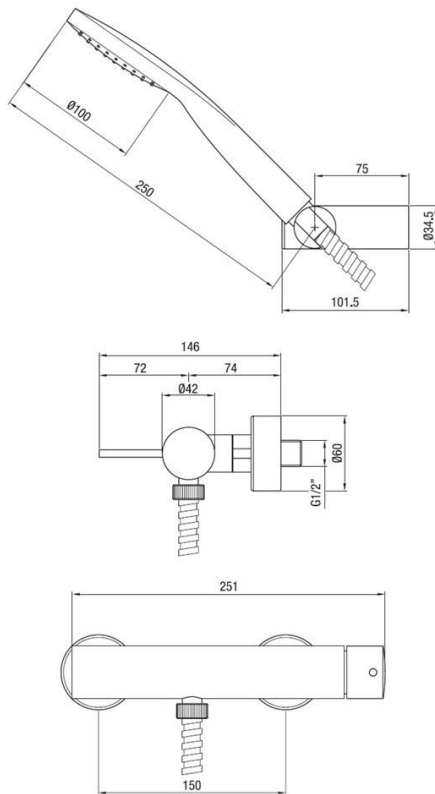

External shower mixer with shower kit  
Codice: 45140**FUNCTIONAL DATA**

SCOPE OF APPLICATION: shower  
TYPE OF PROJECT: residential  
FURNISHING STYLE: modern  
TYPE OF DISPENSING: single

**CONSTRUCTION DATA**

TYPE OF MATERIAL: brass  
TYPE OF FIXING: wall-mounted  
TYPE OF VALVE: ceramic disc cartridge  
ANGLE OF ROTATION: 90°  
SUPPLY CONNECTION: 1/2"

**AVAILABLE COLOURS**

Chrome  
Natural brass  
Black matt  
Satin bronze  
Dark copper  
Satin nickel  
Graphite  
Gold