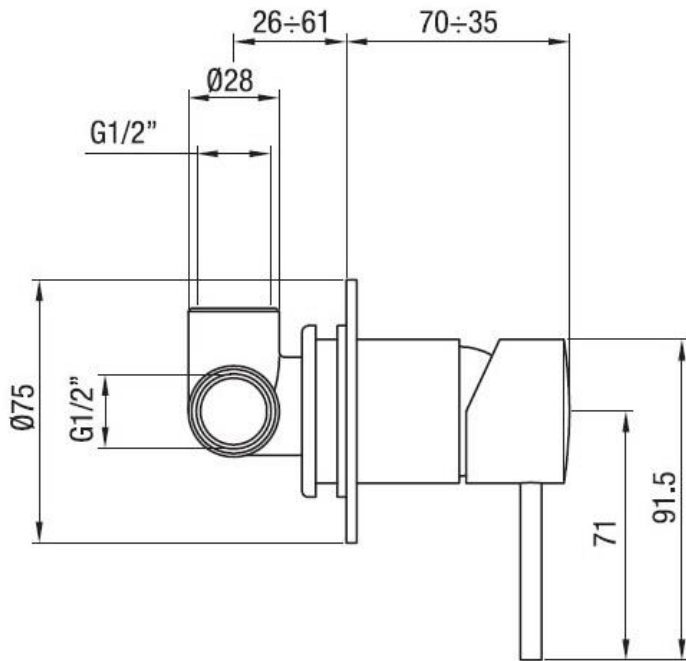

Built-in shower mixer small plate

Codice: 45137

FUNCTIONAL DATA

SCOPE OF APPLICATION: shower

TYPE OF PROJECT: residential

FURNISHING STYLE: modern

**CONSTRUCTION DATA**

TYPE OF MATERIAL: brass

TYPE OF FIXING: wall-mounted

TYPE OF VALVE: ceramic disc cartridge

ANGLE OF ROTATION: 90°

SUPPLY CONNECTION: 1/2"

AVAILABLE COLOURS

Chrome

Natural brass

Black matt

Satin bronze

Dark copper

Satin nickel

Graphite

Gold

HYDRAULIC PERFORMANCES

OPTIMAL SUPPLY PRESSURE: 3 bar

MAXIMUM HOT WATER TEMPERATURE: 80°