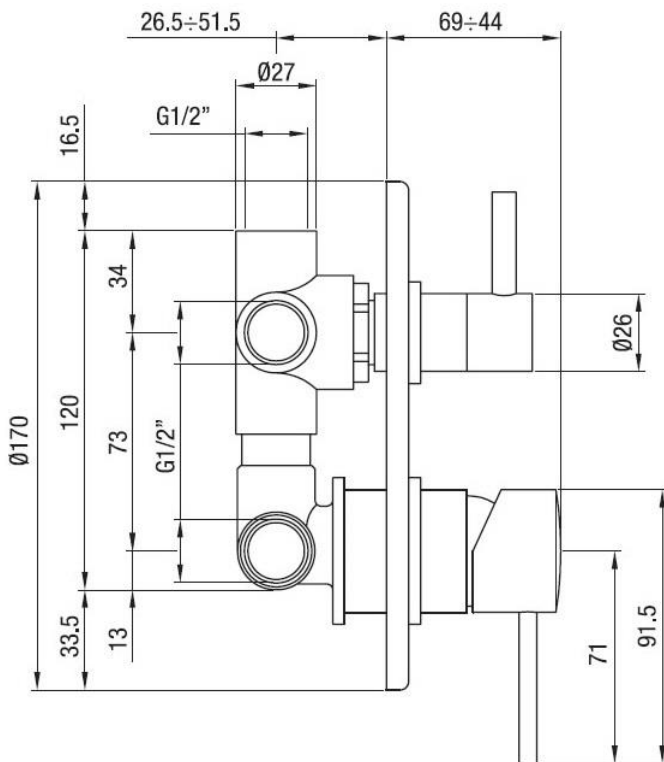

Built-in shower mixer with diverter three outlets
Codice: 45132

FUNCTIONAL DATA

SCOPE OF APPLICATION: shower
TYPE OF PROJECT: residential
FURNISHING STYLE: modern

CONSTRUCTION DATA

TYPE OF MATERIAL: brass
TYPE OF FIXING: wall-mounted
TYPE OF VALVE: ceramic disc cartridge
ANGLE OF ROTATION: 90°
SUPPLY CONNECTION: 1/2"

AVAILABLE COLOURS

- Chrome
- Natural brass
- Black matt
- Satin bronze
- Dark copper
- Satin nichel
- Graphite
- Gold

HYDRAULIC PERFORMANCES

OPTIMAL SUPPLY PRESSURE: 3 bar
MAXIMUM HOT WATER TEMPERATURE: 80°
RECOMMENDED MAX. HOT WATER TEMPERATURE: 60°