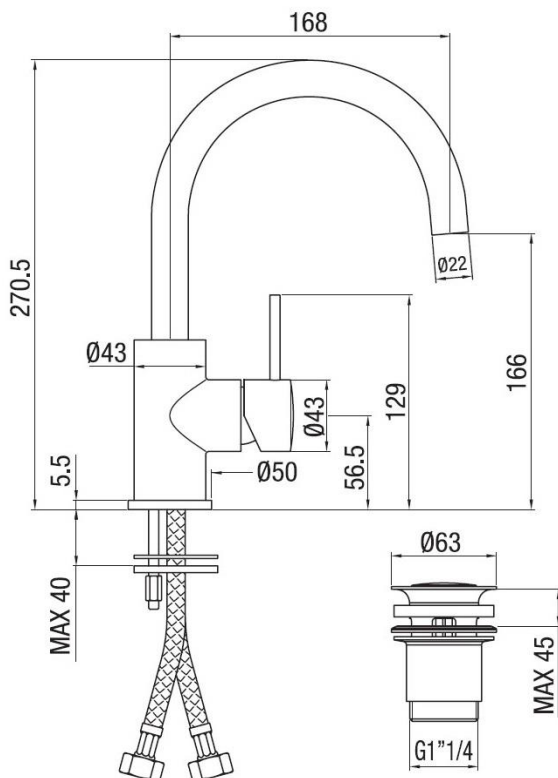

Single lever basin mixer high spout with click-clack outlet

Codice: 45114

FUNCTIONAL DATA

SCOPE OF APPLICATION: basin

TYPE OF PROJECT: residential

FURNISHING STYLE: modern

TYPE OF DISPENSING: single (fixed aerator)

WASTE: click-clack quick cap 1"1/4

**CONSTRUCTION DATA**

TYPE OF MATERIAL: brass

TYPE OF FIXING: deck-mounted

TYPE OF VALVE: ceramic disc cartridge

ANGLE OF ROTATION: 90°

SUPPLY CONNECTION: 3/8" stainless steel hose

SPOUT SPACING: 168 mm

NUMBER OF INSTALLATION HOLES: 1

DIAMETER OF INSTALLATION HOLE: 35 mm

AVAILABLE COLOURS

Chrome

Natural brass

Black matt

Satin bronze

Dark copper

Satin nichel

Graphite

Gold

HYDRAULIC PERFORMANCES

OPTIMAL SUPPLY PRESSURE: 3 bar

MAXIMUM HOT WATER TEMPERATURE: 80°

RECOMMENDED MAX. HOT WATER TEMPERATURE:
60°**WARRANTY**