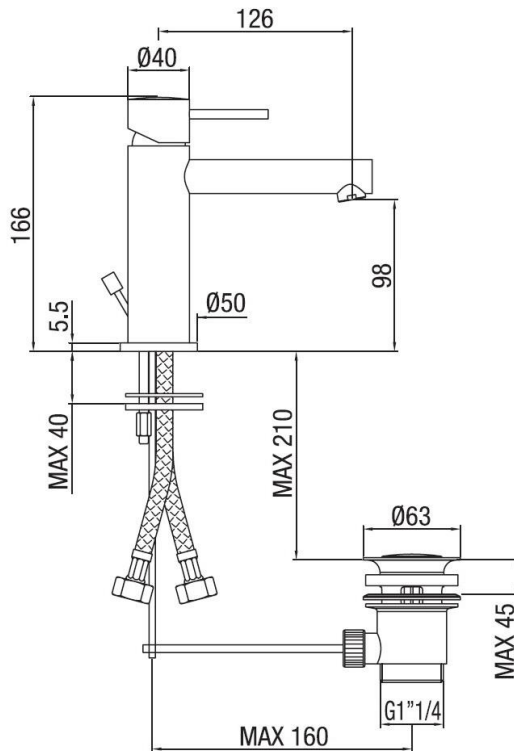

Single lever basin mixer with pop up waste
Codice: 45110

FUNCTIONAL DATA

SCOPE OF APPLICATION: basin
TYPE OF PROJECT: residential
FURNISHING STYLE: modern
TYPE OF DISPENSING: single (fixed aerator)
WASTE: automatic cap 1" 1/4

**CONSTRUCTION DATA**

TYPE OF MATERIAL: brass
TYPE OF FIXING: deck-mounted
TYPE OF VALVE: ceramic disc cartridge
ANGLE OF ROTATION: 90°
SUPPLY CONNECTION: 3/8" stainless steel hose
SPOUT SPACING: 126 mm
NUMBER OF INSTALLATION HOLES: 1
DIAMETER OF INSTALLATION HOLE: 35 mm