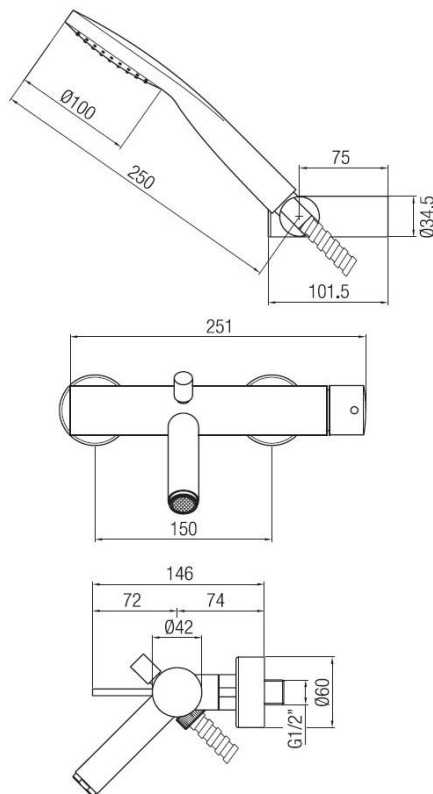

Single lever bath mixer with shower kit
Codice: 45100**FUNCTIONAL DATA**

SCOPE OF APPLICATION: bathtub
TYPE OF PROJECT: residential
FURNISHING STYLE: modern
TYPE OF DISPENSING: double (hand shower and aerator)

**CONSTRUCTION DATA**

TYPE OF MATERIAL: brass
TYPE OF FIXING: wall-mounted
TYPE OF VALVE: ceramic disc cartridge
ANGLE OF ROTATION: 90°
SUPPLY CONNECTION: 1/2"
SPOUT SPACING: 150 mm

AVAILABLE COLOURS

Chrome
Natural brass
Black matt
Satin bronze
Dark copper
Satin nichel
Graphite
Gold