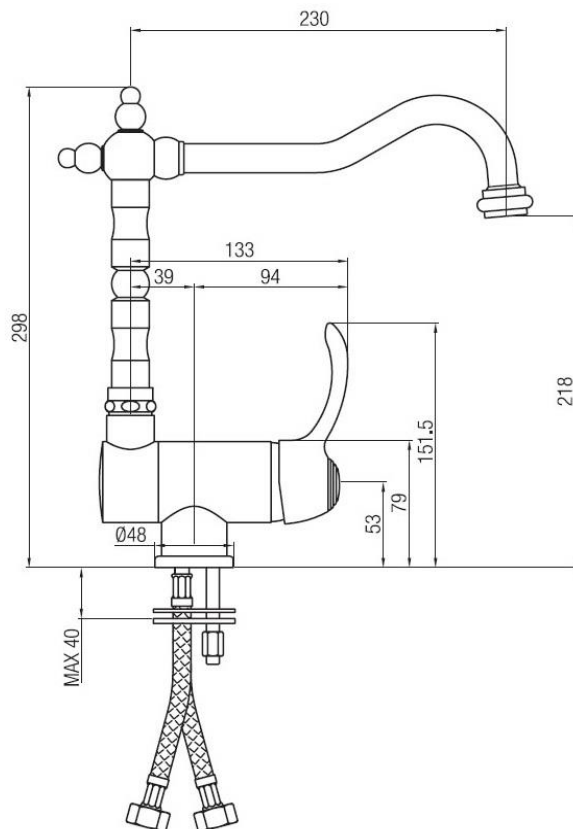

Sink five ways mixer for still and sparkling drinking water

Codice: 42279

FUNCTIONAL DATA

SCOPE OF APPLICATION: sink

TYPE OF PROJECT: residential

FURNISHING STYLE: classic

TYPE OF DISPENSING: single (fixed aerator)

SPOUT: 360° swivel, folding

WASTE: sold separately

**CONSTRUCTION DATA**

TYPE OF MATERIAL: brass

TYPE OF FIXING: deck-mounted

TYPE OF VALVE: ceramic disc cartridge

ANGLE OF ROTATION: 90°

SUPPLY CONNECTION: 3/8" stainless steel hose

SPOUT SPACING: 230 mm

NUMBER OF INSTALLATION HOLES: 1

DIAMETER OF INSTALLATION HOLE: 35 mm

AVAILABLE COLOURS

Chrome

White colored

Avena granite

Satin bronze