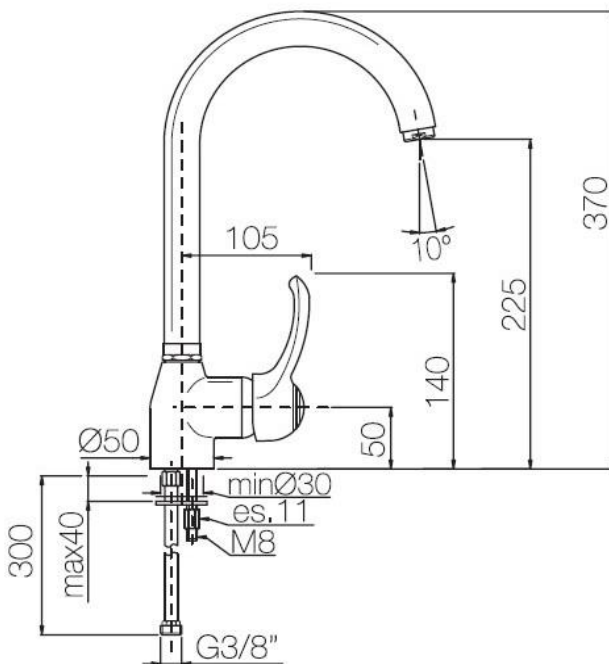

Single lever sink mixer Royal high spout
Codice: 42274**FUNCTIONAL DATA**

SCOPE OF APPLICATION: sink
TYPE OF PROJECT: residential
FURNISHING STYLE: classic
TYPE OF DISPENSING: single (fixed aerator)
SPOUT: 360° swivel
WASTE: sold separately

**CONSTRUCTION DATA**

TYPE OF MATERIAL: brass
TYPE OF FIXING: deck-mounted
TYPE OF VALVE: ceramic disc cartridge
ANGLE OF ROTATION: 90°
SUPPLY CONNECTION: 3/8" stainless steel hose
SPOUT SPACING: 180 mm
NUMBER OF INSTALLATION HOLES: 1
DIAMETER OF INSTALLATION HOLE: 35 mm

AVAILABLE COLOURS

Chrome
Chrome gold
White colored
Avena granite
Satin bronze
Copper
Old nickel

HYDRAULIC PERFORMANCES

OPTIMAL SUPPLY PRESSURE: 3 bar
MAXIMUM HOT WATER TEMPERATURE: 80°
RECOMMENDED MAX. HOT WATER TEMPERATURE: 60°