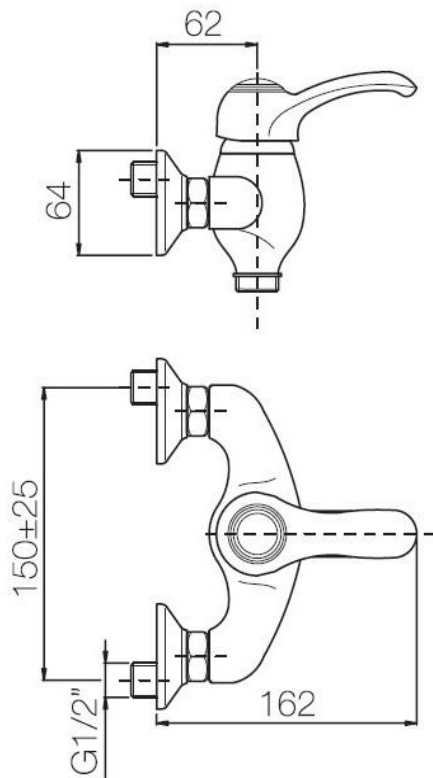

External shower mixer without shower kit

Codice: 42141

FUNCTIONAL DATA

SCOPE OF APPLICATION: shower

TYPE OF PROJECT: residential, tourist-receptive

FURNISHING STYLE: contemporary, vintage

CONSTRUCTION DATA

TYPE OF MATERIAL: brass

TYPE OF FIXING: wall-mounted

TYPE OF VALVE: ceramic disc cartridge

ANGLE OF ROTATION: 90°

SUPPLY CONNECTION: 1/2"

AVAILABLE COLOURS

Chrome

Chrome gold

Satin bronze

Copper

Old nickel

Gold

HYDRAULIC PERFORMANCES

OPTIMAL SUPPLY PRESSURE: 3 bar

MAXIMUM HOT WATER TEMPERATURE: 80°

RECOMMENDED MAX. HOT WATER TEMPERATURE:
60°

WARRANTY

See current price list

MAINTENANCE

DO NOT use scouring pads or cleaning agents containing alcohol, chlorine, acids, abrasives or similar. Use of any of the prohibited cleaning or maintenance products could damage the faucet surface. Use ONLY soap and water to clean the surface, then dry with a cloth or towel. Do not use abrasive or rough sponges.

Porta & Bini reserves the right to make any changes to its products without prior notice. The dimensions depicted within the graphic representations are to be considered indicative and subject to possible variation. If you have any questions, please contact your authorised Porta & Bini supplier.

Porta & Bini Srl Faucet Company

Via per Alzo 60, 28017

San Maurizio d'Opaglio NO

www.portaebini.it