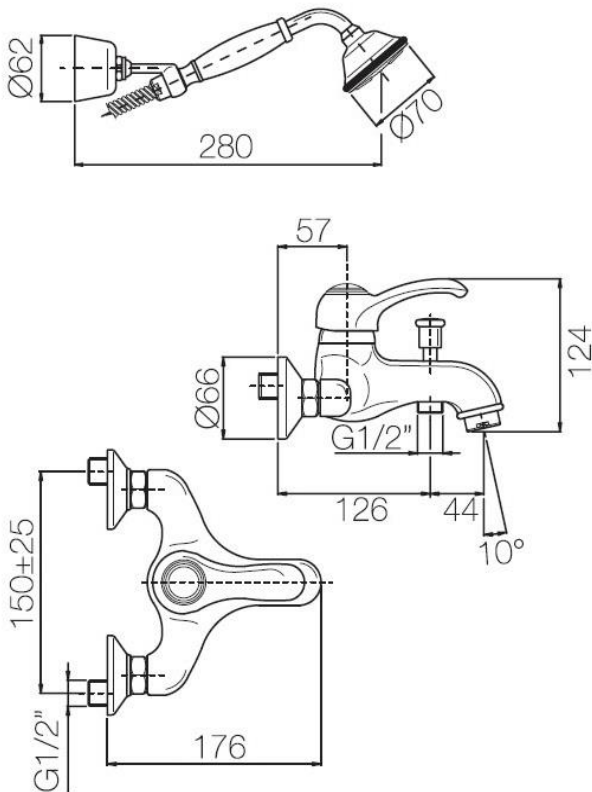

Single lever bath mixer with shower kit

Codice: **42100****FUNCTIONAL DATA**

SCOPE OF APPLICATION: bathtub

TYPE OF PROJECT: residential, tourist-receptive

FURNISHING STYLE: contemporary, vintage

TYPE OF DISPENSING: double (hand shower and aerator)

**CONSTRUCTION DATA**

TYPE OF MATERIAL: brass

TYPE OF FIXING: wall-mounted

TYPE OF VALVE: ceramic disc cartridge

ANGLE OF ROTATION: 90°

SUPPLY CONNECTION: 1/2"

SPOUT SPACING: 170 mm

**AVAILABLE COLOURS**

Chrome

Chrome gold

Satin bronze

Copper

Old nickel

Gold

**HYDRAULIC PERFORMANCES**

OPTIMAL SUPPLY PRESSURE: 3 bar