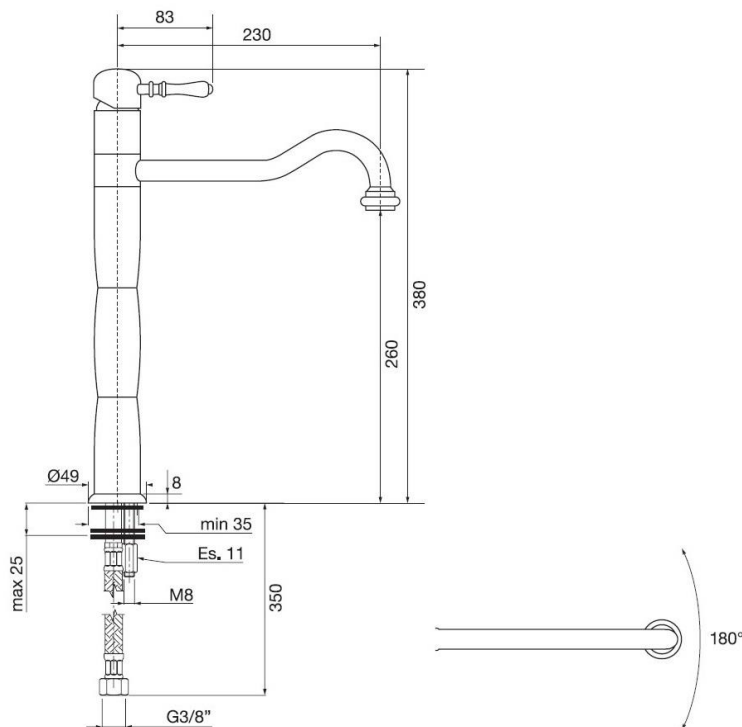

Single hole Aladin sink tap
Codice: 40270**FUNCTIONAL DATA**

SCOPE OF APPLICATION: sink
TYPE OF PROJECT: residential
FURNISHING STYLE: classic
TYPE OF DISPENSING: single (fixed aerator)
SPOUT: 360° swivel
WASTE: sold separately

**CONSTRUCTION DATA**

TYPE OF MATERIAL: brass
TYPE OF FIXING: deck-mounted
TYPE OF VALVE: ceramic disc cartridge
ANGLE OF ROTATION: 90°
SUPPLY CONNECTION: 3/8" stainless steel hose
SPOUT SPACING: 230 mm
NUMBER OF INSTALLATION HOLES: 1
DIAMETER OF INSTALLATION HOLE: 35 mm

AVAILABLE COLOURS

Chrome
Natural brass
Black matt
Satin bronze
Copper
Old nickel
Gold

HYDRAULIC PERFORMANCES

OPTIMAL SUPPLY PRESSURE: 3 bar
MAXIMUM HOT WATER TEMPERATURE: 80°
RECOMMENDED MAX. HOT WATER TEMPERATURE: 60°