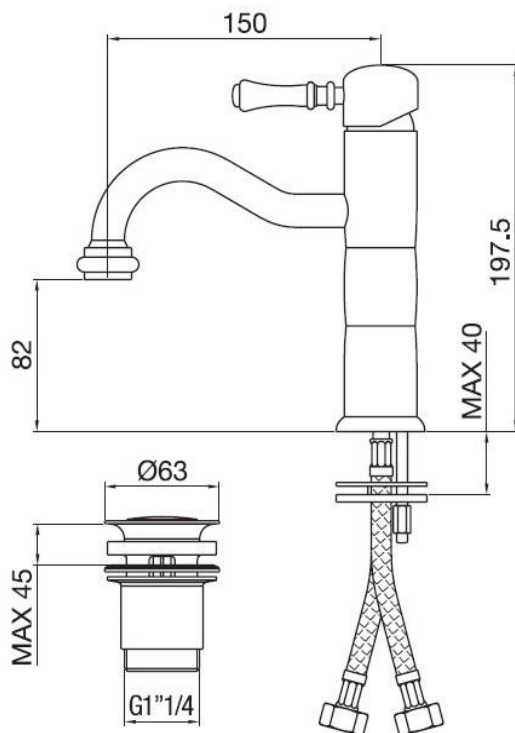

Single lever basin mixer with click-clack outlet
Codice: 40111

FUNCTIONAL DATA

SCOPE OF APPLICATION: basin
TYPE OF PROJECT: residential
FURNISHING STYLE: classic, modern
TYPE OF DISPENSING: single (fixed aerator)
WASTE: click-clack quick cap 1"1/4

**CONSTRUCTION DATA**

TYPE OF MATERIAL: brass
TYPE OF FIXING: deck-mounted
TYPE OF VALVE: ceramic disc cartridge
ANGLE OF ROTATION: 90°
SUPPLY CONNECTION: 3/8" stainless steel hose
SPOUT SPACING: 150 mm
NUMBER OF INSTALLATION HOLES: 1
DIAMETER OF INSTALLATION HOLE: 35 mm