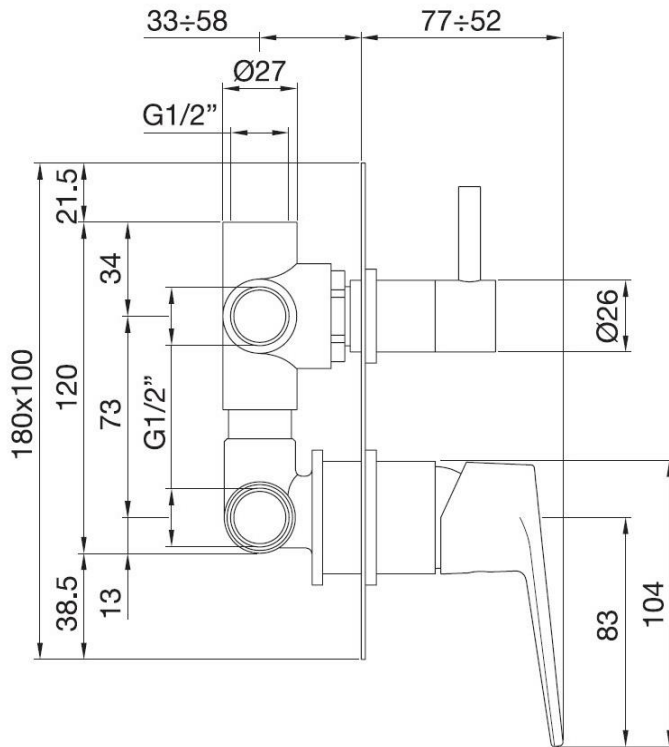

Built-in shower mixer with diverter three outlets

Codice: 37132

**FUNCTIONAL DATA**

SCOPE OF APPLICATION: shower

TYPE OF PROJECT: residential, tourist-receptive

FURNISHING STYLE: modern

**CONSTRUCTION DATA**

TYPE OF MATERIAL: brass

TYPE OF FIXING: wall-mounted

TYPE OF VALVE: ceramic disc cartridge

ANGLE OF ROTATION: 90°

SUPPLY CONNECTION: 1/2"

**AVAILABLE COLOURS**

Chrome

Black matt

Graphite

Gold

**HYDRAULIC PERFORMANCES**

OPTIMAL SUPPLY PRESSURE: 3 bar

MAXIMUM HOT WATER TEMPERATURE: 80°

RECOMMENDED MAX. HOT WATER TEMPERATURE:  
60°

**WARRANTY**

See current price list