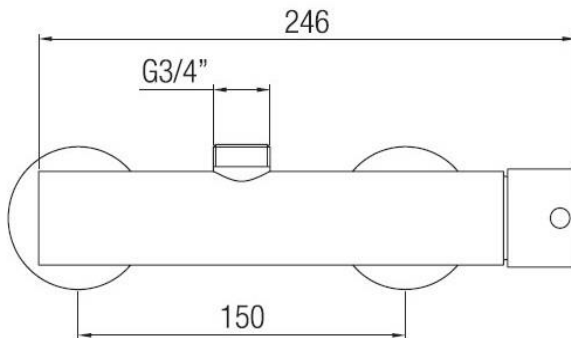

External shower mixer with superior connection

Codice: **36165****FUNCTIONAL DATA**

SCOPE OF APPLICATION: shower

TYPE OF PROJECT: residential, tourist-receptive

FURNISHING STYLE: modern

**CONSTRUCTION DATA**

TYPE OF MATERIAL: brass

TYPE OF FIXING: wall-mounted

TYPE OF VALVE: ceramic disc cartridge

ANGLE OF ROTATION: 90°

SUPPLY CONNECTION: 1/2"

AVAILABLE COLOURS

Chrome

HYDRAULIC PERFORMANCES