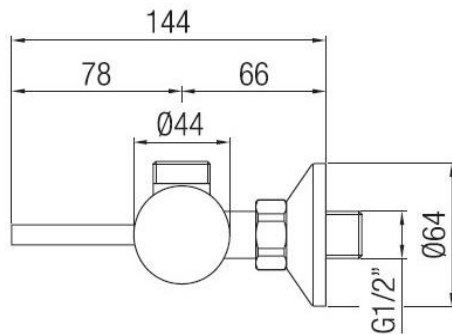

External shower mixer with superior connection

Codice: **36165****FUNCTIONAL DATA**

SCOPE OF APPLICATION: shower

TYPE OF PROJECT: residential, tourist-receptive

FURNISHING STYLE: modern

**CONSTRUCTION DATA**

TYPE OF MATERIAL: brass

TYPE OF FIXING: wall-mounted

TYPE OF VALVE: ceramic disc cartridge

ANGLE OF ROTATION: 90°

SUPPLY CONNECTION: 1/2"

AVAILABLE COLOURS

Chrome

HYDRAULIC PERFORMANCES