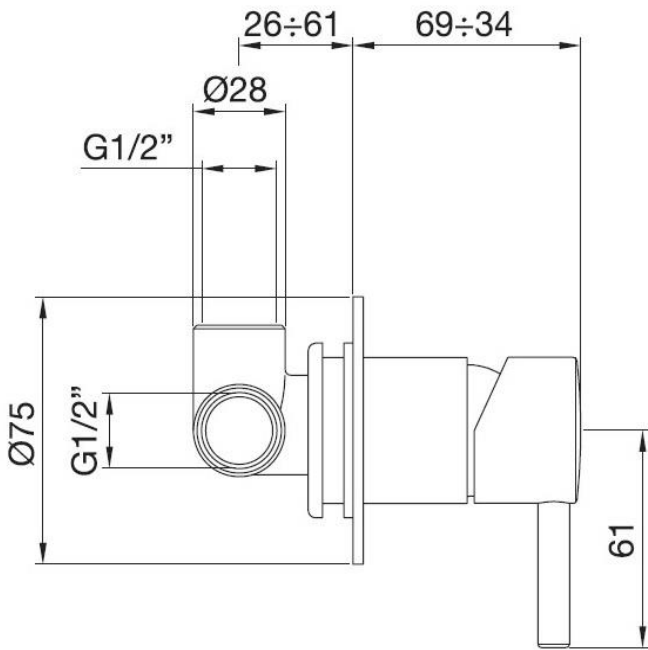

Built-in shower mixer small plate

Codice: **35137****FUNCTIONAL DATA**

SCOPE OF APPLICATION: shower

TYPE OF PROJECT: residential

FURNISHING STYLE: modern

**CONSTRUCTION DATA**

TYPE OF MATERIAL: brass

TYPE OF FIXING: wall-mounted

TYPE OF VALVE: ceramic disc cartridge

ANGLE OF ROTATION: 90° SUPPLY CONNECTION: $1/2''$ **AVAILABLE COLOURS**

Chrome

Black matt

Satin bronze

Dark copper

Satin nichel

PVD Ultrasatin copper

PVD Ultrasatin brass

HYDRAULIC PERFORMANCES

OPTIMAL SUPPLY PRESSURE: 3 bar

MAXIMUM HOT WATER TEMPERATURE: 80°

RECOMMENDED MAX. HOT WATER TEMPERATURE:

 60° **WARRANTY**

See current price list

MAINTENANCE