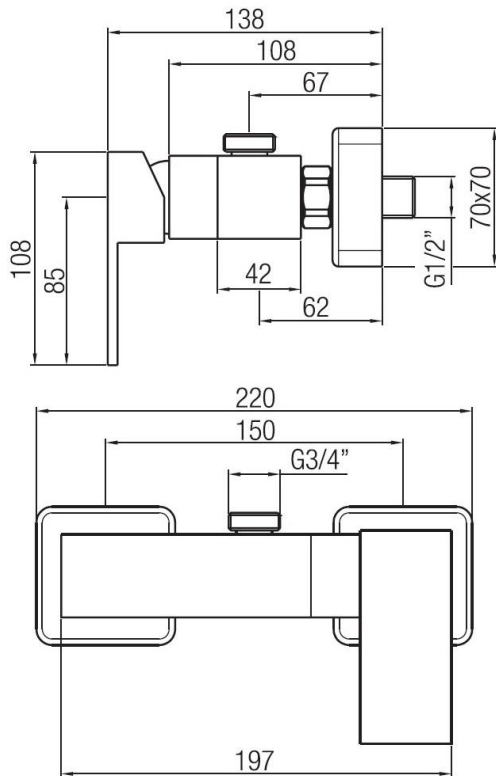

External shower mixer with superior connection

Codice: **34165****FUNCTIONAL DATA**

SCOPE OF APPLICATION: shower

TYPE OF PROJECT: residential, tourist-receptive

FURNISHING STYLE: modern

**CONSTRUCTION DATA**

TYPE OF MATERIAL: brass

TYPE OF FIXING: wall-mounted

TYPE OF VALVE: ceramic disc cartridge

ANGLE OF ROTATION: 90°

SUPPLY CONNECTION: 1/2"

AVAILABLE COLOURS

Chrome

Black matt