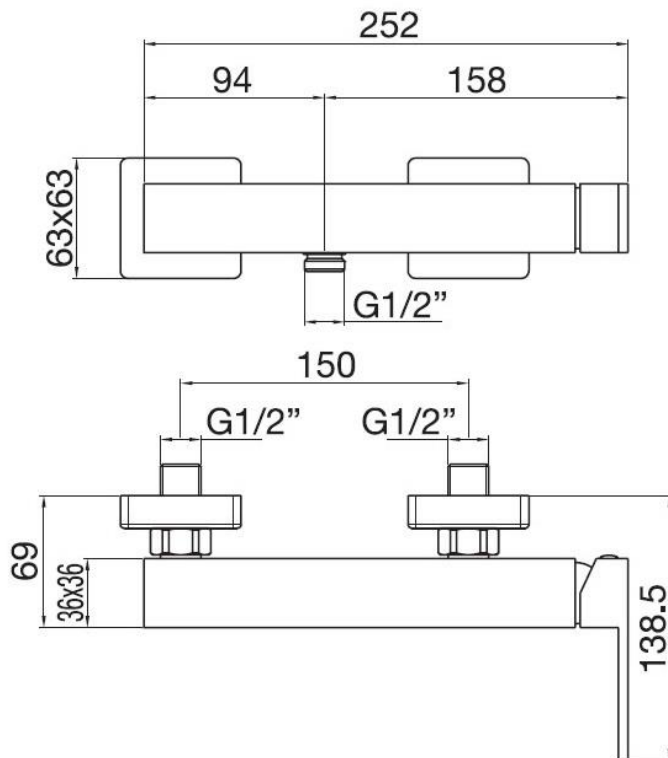

External shower mixer without shower kit

Codice: **34141****FUNCTIONAL DATA**

SCOPE OF APPLICATION: shower

TYPE OF PROJECT: residential, tourist-receptive

FURNISHING STYLE: modern

**CONSTRUCTION DATA**

TYPE OF MATERIAL: brass

TYPE OF FIXING: wall-mounted

TYPE OF VALVE: ceramic disc cartridge

ANGLE OF ROTATION: 90°

SUPPLY CONNECTION: 1/2"

AVAILABLE COLOURS

Chrome

Black matt

HYDRAULIC PERFORMANCES