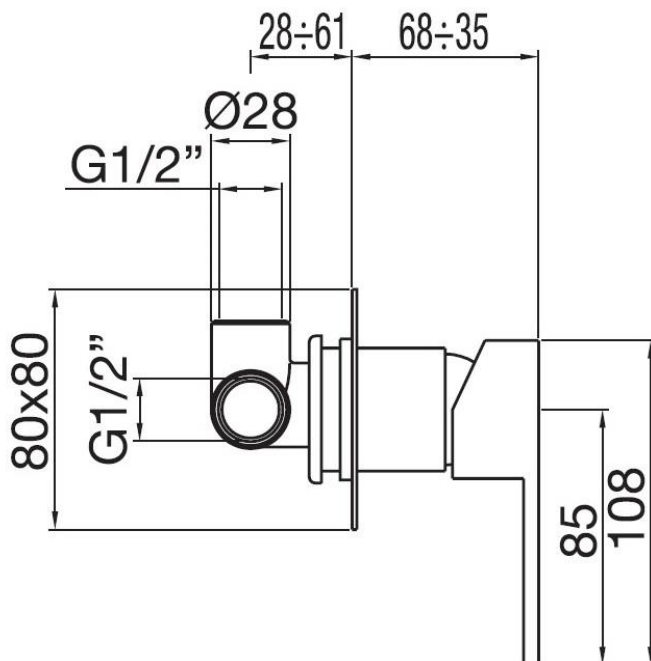

Built-in shower mixer small square plate

Codice: **34138****FUNCTIONAL DATA**

SCOPE OF APPLICATION: shower

TYPE OF PROJECT: residential, tourist-receptive

FURNISHING STYLE: modern

**CONSTRUCTION DATA**

TYPE OF MATERIAL: brass

TYPE OF FIXING: wall-mounted

TYPE OF VALVE: ceramic disc cartridge

ANGLE OF ROTATION: 90°

SUPPLY CONNECTION: 1/2"

AVAILABLE COLOURS

Chrome

Black matt

HYDRAULIC PERFORMANCES