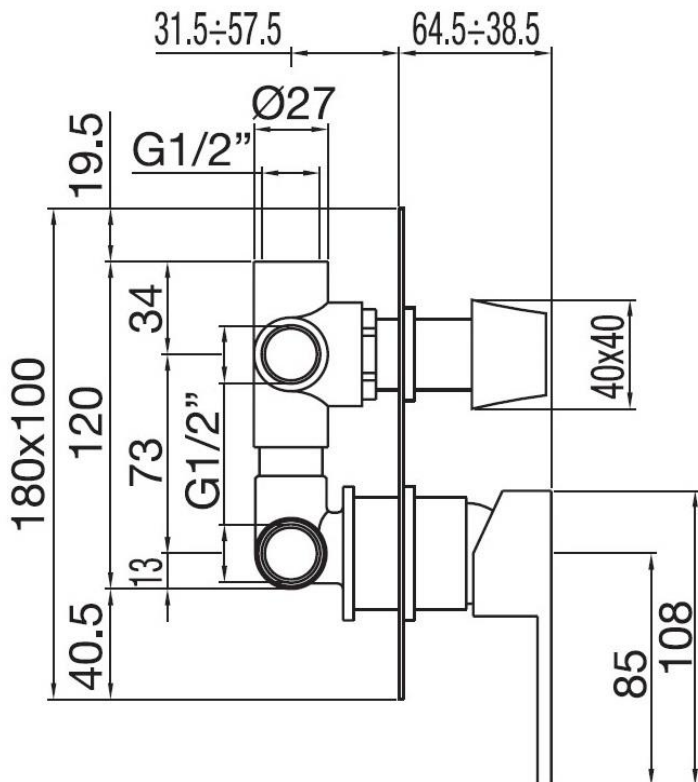

Built-in shower mixer with diverter three outlets  
Codice: **34132**

**FUNCTIONAL DATA**

SCOPE OF APPLICATION: shower  
TYPE OF PROJECT: residential, tourist-receptive  
FURNISHING STYLE: modern

**CONSTRUCTION DATA**

TYPE OF MATERIAL: brass  
TYPE OF FIXING: wall-mounted  
TYPE OF VALVE: ceramic disc cartridge  
ANGLE OF ROTATION: 90°  
SUPPLY CONNECTION: 1/2"

**AVAILABLE COLOURS**

Chrome  
Black matt

**HYDRAULIC PERFORMANCES**