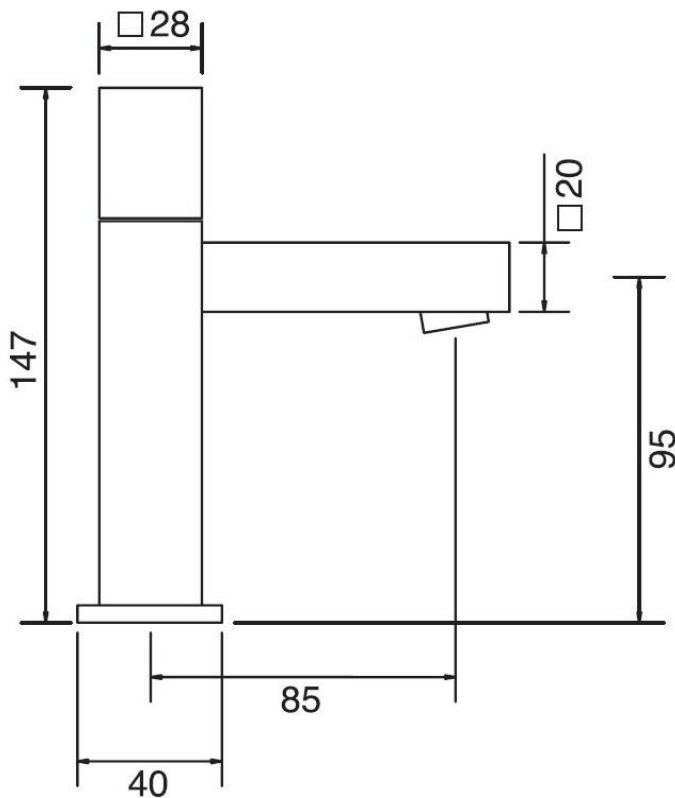

Cold water tap without pop up  
Codice: 34123**FUNCTIONAL DATA**

SCOPE OF APPLICATION: basin  
TYPE OF PROJECT: residential, tourist-receptive  
FURNISHING STYLE: modern  
TYPE OF DISPENSING: single (fixed aerator)

**CONSTRUCTION DATA**

TYPE OF MATERIAL: brass  
TYPE OF FIXING: deck-mounted  
TYPE OF VALVE: ceramic disc cartridge  
ANGLE OF ROTATION: 90°  
SUPPLY CONNECTION: 1/2"  
SPOUT SPACING: 85 mm  
NUMBER OF INSTALLATION HOLES: 1  
DIAMETER OF INSTALLATION HOLE: 21 mm

**AVAILABLE COLOURS**

Chrome  
Black matt

**HYDRAULIC PERFORMANCES**

OPTIMAL SUPPLY PRESSURE: 3 bar  
MAXIMUM HOT WATER TEMPERATURE: 80°  
RECOMMENDED MAX. HOT WATER TEMPERATURE: 60°

**WARRANTY**

See current price list