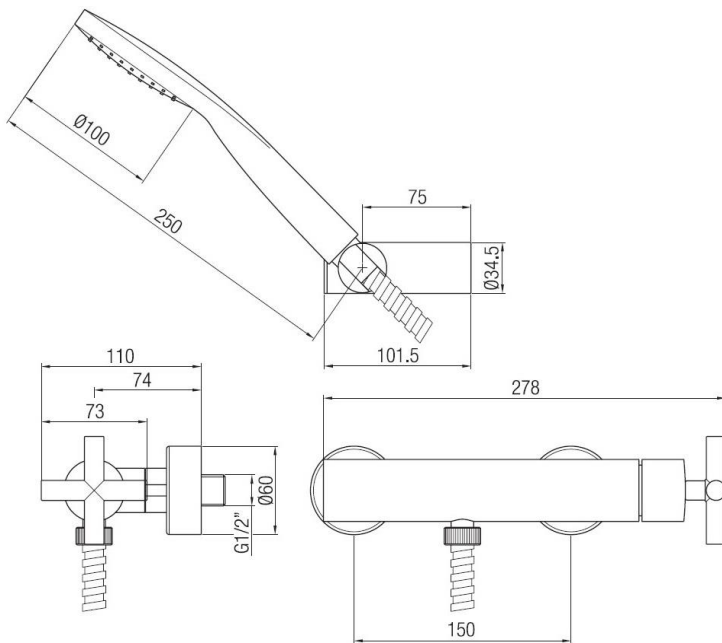

External shower mixer with shower kit
Codice: **33140****FUNCTIONAL DATA**

SCOPE OF APPLICATION: shower
TYPE OF PROJECT: residential
FURNISHING STYLE: modern
TYPE OF DISPENSING: single

**CONSTRUCTION DATA**

TYPE OF MATERIAL: brass
TYPE OF FIXING: wall-mounted
TYPE OF VALVE: ceramic disc cartridge
ANGLE OF ROTATION: 90°
SUPPLY CONNECTION: 1/2"

AVAILABLE COLOURS

Chrome
Black matt
Satin bronze
Copper
Dark bronze
Dark copper
Satin nichel
Graphite
Gold