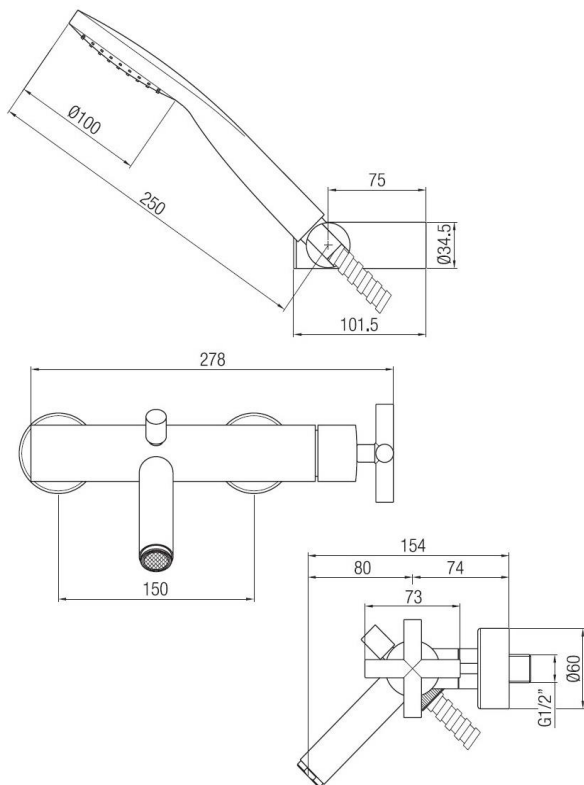

Single lever bath mixer with shower kit

Codice: **33100****FUNCTIONAL DATA**

SCOPE OF APPLICATION: bathtub

TYPE OF PROJECT: residential

FURNISHING STYLE: modern

TYPE OF DISPENSING: double (hand shower and aerator)

**CONSTRUCTION DATA**

TYPE OF MATERIAL: brass

TYPE OF FIXING: wall-mounted

TYPE OF VALVE: ceramic disc cartridge

ANGLE OF ROTATION: 90°

SUPPLY CONNECTION: 1/2"

SPOUT SPACING: 150 mm

AVAILABLE COLOURS