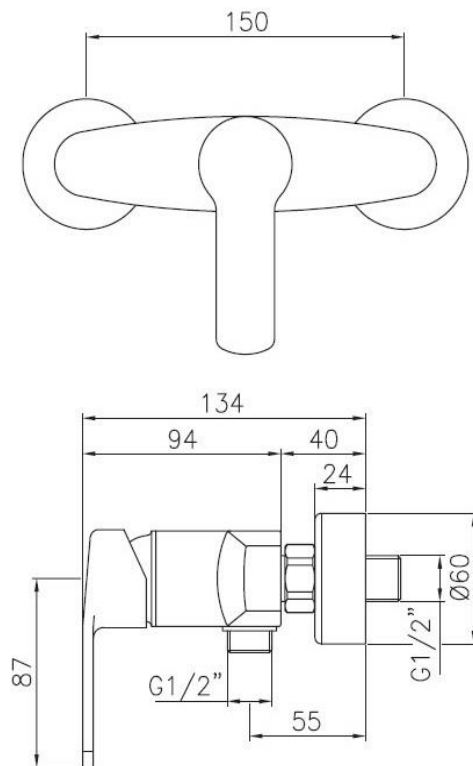

External shower mixer without shower kit

Codice: **32141****FUNCTIONAL DATA**

SCOPE OF APPLICATION: shower

TYPE OF PROJECT: residential, tourist-receptive

FURNISHING STYLE: modern

**CONSTRUCTION DATA**

TYPE OF MATERIAL: brass

TYPE OF FIXING: wall-mounted

TYPE OF VALVE: ceramic disc cartridge

ANGLE OF ROTATION: 90°

SUPPLY CONNECTION: 1/2"

**AVAILABLE COLOURS**

Chrome

**HYDRAULIC PERFORMANCES**

OPTIMAL SUPPLY PRESSURE: 3 bar