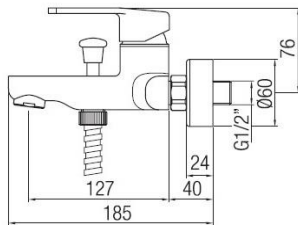

**CONSTRUCTION DATA**

TYPE OF MATERIAL: brass
TYPE OF FIXING: wall-mounted
TYPE OF VALVE: ceramic disc cartridge
ANGLE OF ROTATION: 90°
SUPPLY CONNECTION: 1/2"
SPOUT SPACING: 167 mm

AVAILABLE COLOURS

Chrome