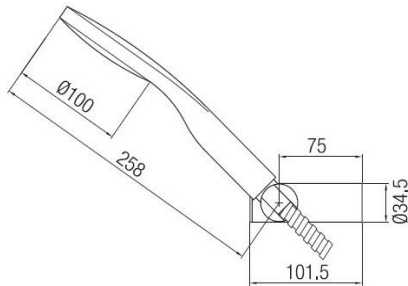

Single lever bath mixer with shower kit
Codice: **32100****FUNCTIONAL DATA**

SCOPE OF APPLICATION: bathtub
TYPE OF PROJECT: residential, tourist-receptive
FURNISHING STYLE: modern
TYPE OF DISPENSING: double (hand shower and aerator)

**CONSTRUCTION DATA**

TYPE OF MATERIAL: brass
TYPE OF FIXING: wall-mounted
TYPE OF VALVE: ceramic disc cartridge
ANGLE OF ROTATION: 90°
SUPPLY CONNECTION: 1/2"
SPOUT SPACING: 167 mm

AVAILABLE COLOURS

Chrome