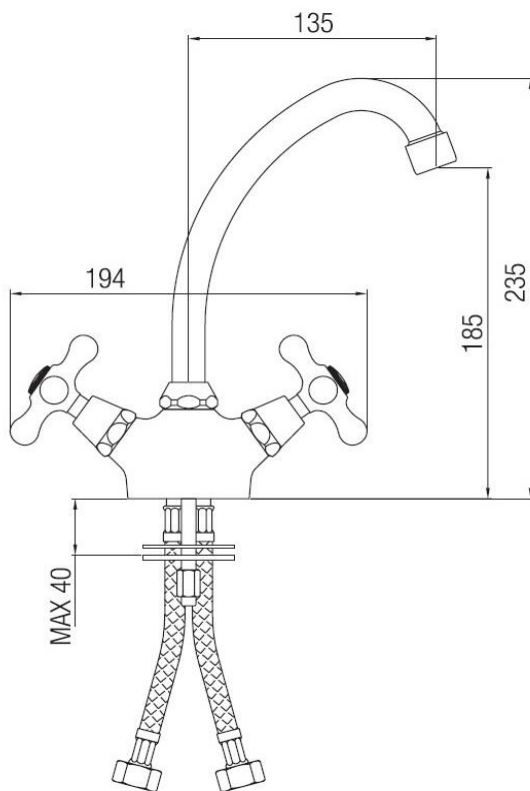

High single lever sink mixer side Royal swivel spout

Codice: **30571****FUNCTIONAL DATA**

SCOPE OF APPLICATION: sink

TYPE OF PROJECT: residential

FURNISHING STYLE: contemporary, vintage

TYPE OF DISPENSING: single (fixed aerator)

SPOUT: 360° swivel

WASTE: sold separately

**CONSTRUCTION DATA**

TYPE OF MATERIAL: brass

TYPE OF FIXING: deck-mounted

TYPE OF VALVE: ceramic disc screw

ANGLE OF ROTATION: 90°

SUPPLY CONNECTION: 3/8" stainless steel hose

SPOUT SPACING: 135 mm

NUMBER OF INSTALLATION HOLES: 1

DIAMETER OF INSTALLATION HOLE: 35 mm

AVAILABLE COLOURS

Chrome

Natural brass

Satin bronze

Copper

Old nickel

Gold

HYDRAULIC PERFORMANCES

OPTIMAL SUPPLY PRESSURE: 3 bar

MAXIMUM HOT WATER TEMPERATURE: 80°

RECOMMENDED MAX. HOT WATER TEMPERATURE:
60°**WARRANTY**

See current price list

MAINTENANCE