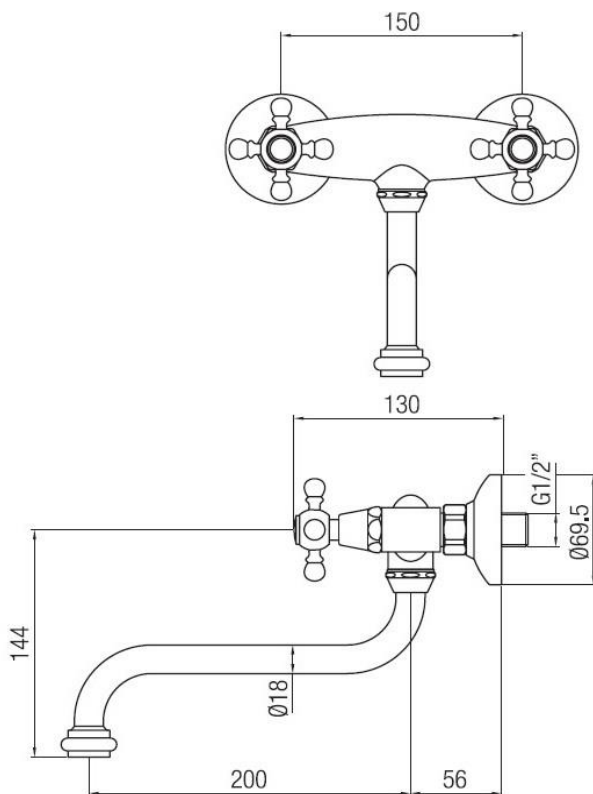

Wall mounted sink set "U" spout Marea ceramic valve

Codice: **30550****FUNCTIONAL DATA**

SCOPE OF APPLICATION: sink

TYPE OF PROJECT: residential

FURNISHING STYLE: contemporary, vintage

TYPE OF DISPENSING: single (fixed aerator)

SPOUT: 360° swivel

WASTE: sold separately

**CONSTRUCTION DATA**

TYPE OF MATERIAL: brass

TYPE OF FIXING: wall-mounted

TYPE OF VALVE: ceramic disc screw

ANGLE OF ROTATION: 90°

SUPPLY CONNECTION: 1/2"

SPOUT SPACING: 256 mm

AVAILABLE COLOURS

Chrome

Natural brass

Satin bronze

Old nickel

Gold

HYDRAULIC PERFORMANCES