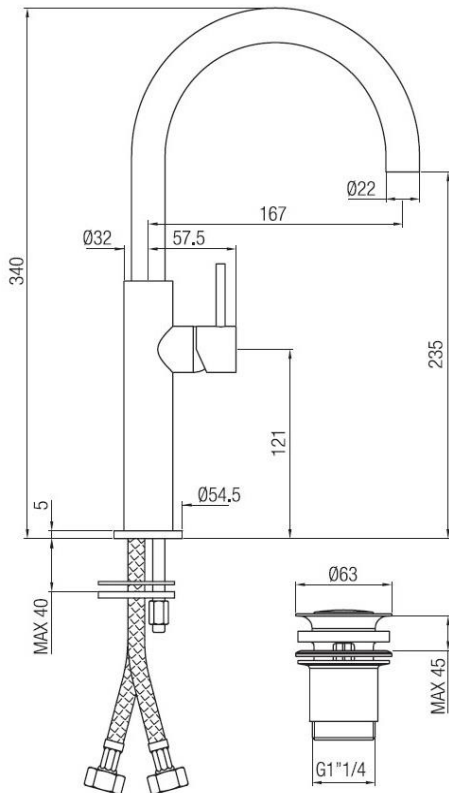

Single lever high basin mixer with click-clack outlet

Codice: **29191****FUNCTIONAL DATA**

SCOPE OF APPLICATION: basin

TYPE OF PROJECT: residential, transport

FURNISHING STYLE: contemporary

TYPE OF DISPENSING: single (fixed aerator)

WASTE: click-clack quick cap 1"1/4

**CONSTRUCTION DATA**

TYPE OF MATERIAL: brass

TYPE OF FIXING: deck-mounted

TYPE OF VALVE: ceramic disc cartridge

ANGLE OF ROTATION: 90°

SUPPLY CONNECTION: 3/8" stainless steel hose

SPOUT SPACING: 167 mm

NUMBER OF INSTALLATION HOLES: 1

DIAMETER OF INSTALLATION HOLE: 35 mm

AVAILABLE COLOURS

Chrome

HYDRAULIC PERFORMANCES

OPTIMAL SUPPLY PRESSURE: 3 bar

MAXIMUM HOT WATER TEMPERATURE: 80°