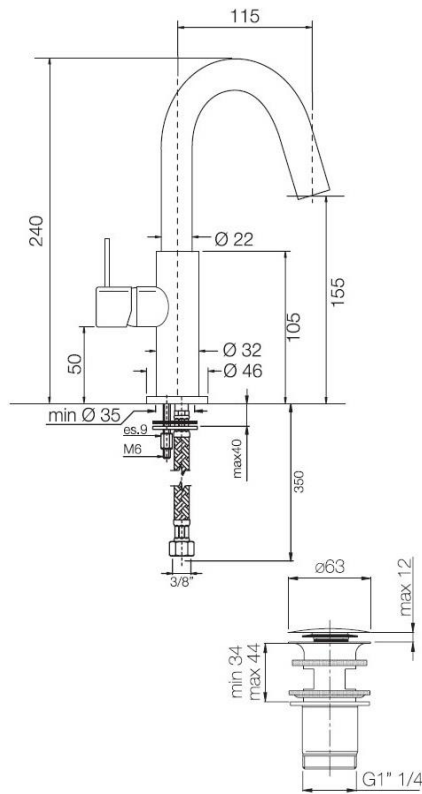

Single lever basin mixer with click-clack outlet

Codice: **29111****FUNCTIONAL DATA**

SCOPE OF APPLICATION: basin

TYPE OF PROJECT: residential, transport

FURNISHING STYLE: contemporary

TYPE OF DISPENSING: single (fixed aerator)

WASTE: click-clack quick cap 1"1/4

**CONSTRUCTION DATA**

TYPE OF MATERIAL: brass

TYPE OF FIXING: deck-mounted

TYPE OF VALVE: ceramic disc cartridge

ANGLE OF ROTATION: 90°

SUPPLY CONNECTION: 3/8" stainless steel hose

SPOUT SPACING: 115 mm

NUMBER OF INSTALLATION HOLES: 1

DIAMETER OF INSTALLATION HOLE: 35 mm

AVAILABLE COLOURS

Chrome

HYDRAULIC PERFORMANCES

OPTIMAL SUPPLY PRESSURE: 3 bar

MAXIMUM HOT WATER TEMPERATURE: 80°