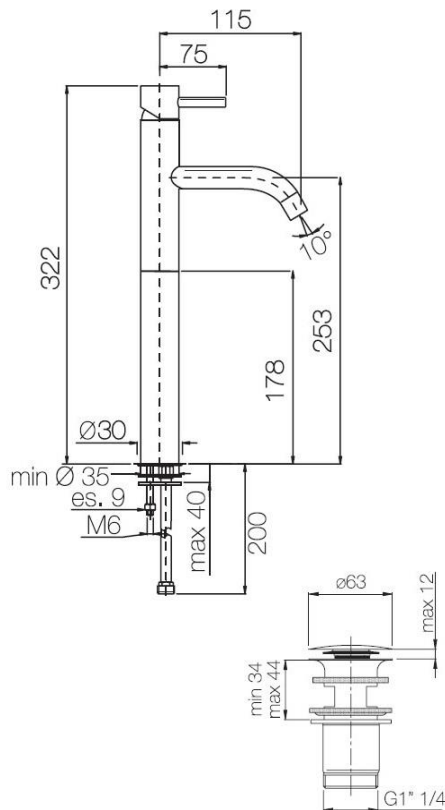

Single lever high basin mixer with click-clack outlet

Codice: **26191****FUNCTIONAL DATA**

SCOPE OF APPLICATION: basin

TYPE OF PROJECT: residential, transport

FURNISHING STYLE: contemporary

TYPE OF DISPENSING: single (fixed aerator)

WASTE: click-clack quick cap 1"1/4

**CONSTRUCTION DATA**

TYPE OF MATERIAL: brass

TYPE OF FIXING: deck-mounted

TYPE OF VALVE: ceramic disc cartridge

ANGLE OF ROTATION: 90°

SUPPLY CONNECTION: 3/8" stainless steel hose

SPOUT SPACING: 115 mm

NUMBER OF INSTALLATION HOLES: 1

DIAMETER OF INSTALLATION HOLE: 35 mm

AVAILABLE COLOURS

Chrome

HYDRAULIC PERFORMANCES

OPTIMAL SUPPLY PRESSURE: 3 bar

MAXIMUM HOT WATER TEMPERATURE: 80°