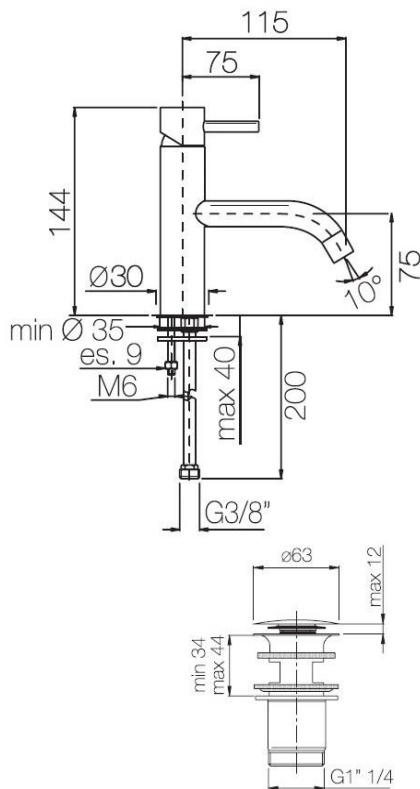

Single lever basin mixer with click-clack outlet

Codice: **26111****FUNCTIONAL DATA**

SCOPE OF APPLICATION: basin

TYPE OF PROJECT: residential, transport

FURNISHING STYLE: contemporary

TYPE OF DISPENSING: single (fixed aerator)

WASTE: click-clack quick cap 1"1/4

**CONSTRUCTION DATA**

TYPE OF MATERIAL: brass

TYPE OF FIXING: deck-mounted

TYPE OF VALVE: ceramic disc cartridge

ANGLE OF ROTATION: 90°

SUPPLY CONNECTION: 3/8" stainless steel hose

SPOUT SPACING: 115 mm

NUMBER OF INSTALLATION HOLES: 1

DIAMETER OF INSTALLATION HOLE: 35 mm

AVAILABLE COLOURS

Chrome

HYDRAULIC PERFORMANCES

OPTIMAL SUPPLY PRESSURE: 3 bar

MAXIMUM HOT WATER TEMPERATURE: 80°