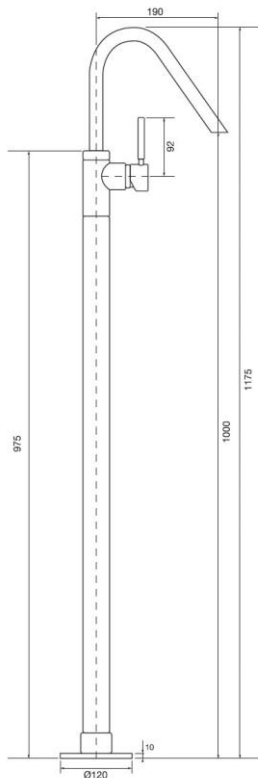

Floor single lever basin mixer without pop up waste  
Codice: **23192**

**FUNCTIONAL DATA**

SCOPE OF APPLICATION: basin  
TYPE OF PROJECT: residential, tourist-receptive  
FURNISHING STYLE: modern  
TYPE OF DISPENSING: single (fixed aerator)

**CONSTRUCTION DATA**

TYPE OF MATERIAL: brass  
TYPE OF FIXING: floor  
TYPE OF VALVE: ceramic disc cartridge  
ANGLE OF ROTATION: 90°  
SUPPLY CONNECTION: 1/2"  
SPOUT SPACING: 190 mm

**AVAILABLE COLOURS**

Chrome  
Natural brass  
Black matt  
Satin bronze  
Dark copper  
Satin nichel  
Graphite  
Gold  
PVD Ultrasatin copper  
PVD Ultrasatin brass

**HYDRAULIC PERFORMANCES**

OPTIMAL SUPPLY PRESSURE: 3 bar  
MAXIMUM HOT WATER TEMPERATURE: 80°  
RECOMMENDED MAX. HOT WATER TEMPERATURE:  
60°