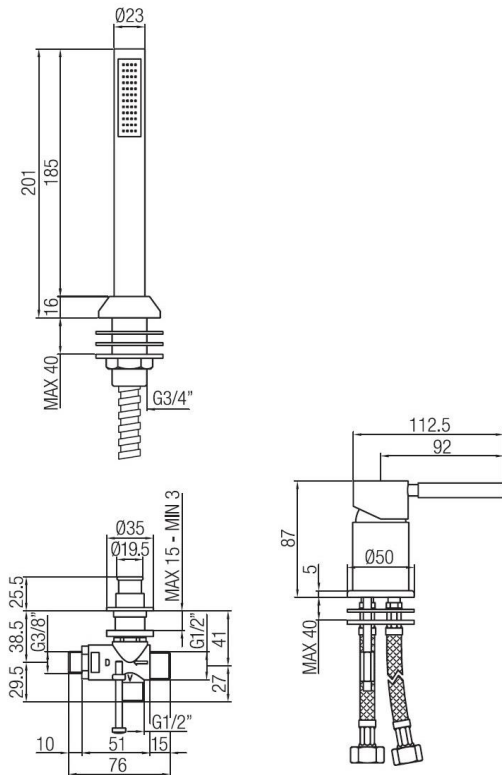

**FUNCTIONAL DATA**

SCOPE OF APPLICATION: bathtub  
 TYPE OF PROJECT: residential, tourist-receptive  
 FURNISHING STYLE: modern  
 TYPE OF DISPENSING: single

**CONSTRUCTION DATA**

TYPE OF MATERIAL: brass  
 TYPE OF FIXING: deck-mounted  
 TYPE OF VALVE: ceramic disc cartridge  
 ANGLE OF ROTATION: 90°  
 SUPPLY CONNECTION: 3/8" stainless steel hose  
 NUMBER OF INSTALLATION HOLES: 3  
 DIAMETER OF INSTALLATION HOLES: mixer 35 mm,  
 hand shower 28 mm, diverter 26 mm  
 SPACING OF INSTALLATION HOLES: 130 mm  
 (recommended)

**AVAILABLE COLOURS**

- Chrome
- Natural brass
- Black matt
- Satin bronze
- Dark copper
- Satin nichel
- Graphite
- Gold
- PVD Ultrasatin copper
- PVD Ultrasatin brass

**HYDRAULIC PERFORMANCES**

OPTIMAL SUPPLY PRESSURE: 3 bar  
 MAXIMUM HOT WATER TEMPERATURE: 80°  
 RECOMMENDED MAX. HOT WATER TEMPERATURE:  
 60°