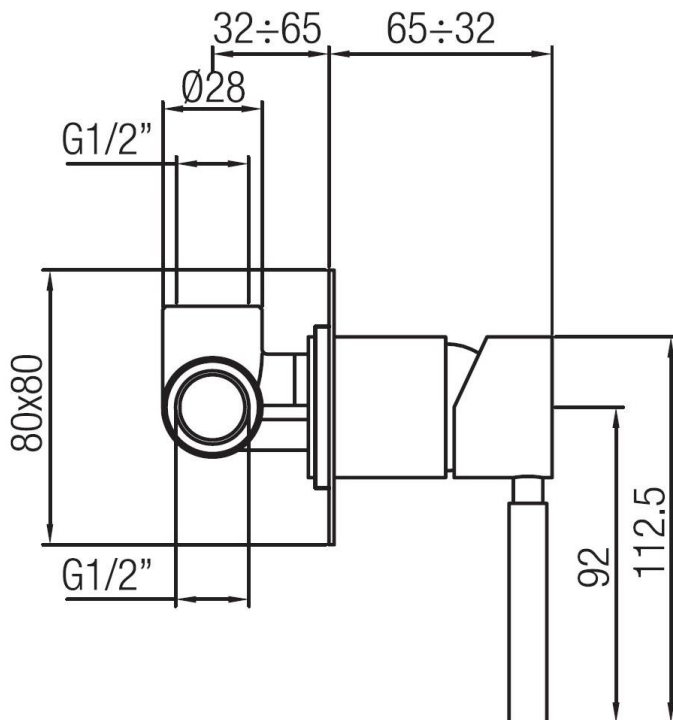

Built-in shower mixer small square plate

Codice: **23138****FUNCTIONAL DATA**

SCOPE OF APPLICATION: shower

TYPE OF PROJECT: residential, tourist-receptive

FURNISHING STYLE: modern

**CONSTRUCTION DATA**

TYPE OF MATERIAL: brass

TYPE OF FIXING: wall-mounted

TYPE OF VALVE: ceramic disc cartridge

ANGLE OF ROTATION: 90°

SUPPLY CONNECTION: 1/2"

AVAILABLE COLOURS

Chrome

Natural brass

Black matt