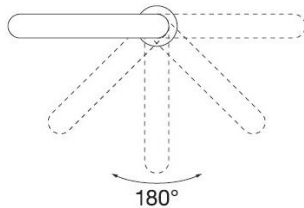

High single lever sink mixer Sombrero swivel spout  
Codice: 20360**FUNCTIONAL DATA**

SCOPE OF APPLICATION: sink  
TYPE OF PROJECT: residential  
FURNISHING STYLE: modern  
TYPE OF DISPENSING: single (fixed aerator)  
SPOUT: 360° swivel  
WASTE: sold separately

**CONSTRUCTION DATA**

TYPE OF MATERIAL: brass  
TYPE OF FIXING: deck-mounted  
TYPE OF VALVE: ceramic disc cartridge  
ANGLE OF ROTATION: 90°  
SUPPLY CONNECTION: 3/8" stainless steel hose  
SPOUT SPACING: 220 mm  
NUMBER OF INSTALLATION HOLES: 1  
DIAMETER OF INSTALLATION HOLE: 35 mm