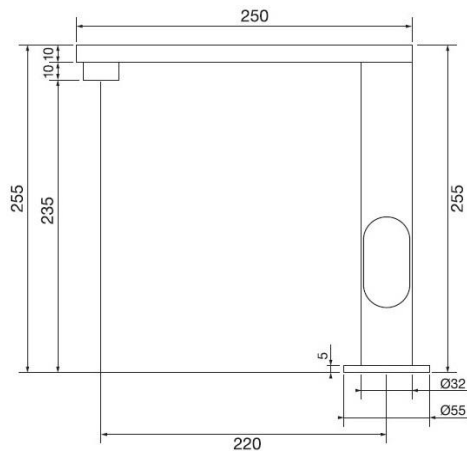

High single lever sink mixer Sombrero swivel spout  
Codice: 20360**FUNCTIONAL DATA**

SCOPE OF APPLICATION: sink  
TYPE OF PROJECT: residential  
FURNISHING STYLE: modern  
TYPE OF DISPENSING: single (fixed aerator)  
SPOUT: 360° swivel  
WASTE: sold separately

**CONSTRUCTION DATA**

TYPE OF MATERIAL: brass  
TYPE OF FIXING: deck-mounted  
TYPE OF VALVE: ceramic disc cartridge  
ANGLE OF ROTATION: 90°  
SUPPLY CONNECTION: 3/8" stainless steel hose  
SPOUT SPACING: 220 mm  
NUMBER OF INSTALLATION HOLES: 1  
DIAMETER OF INSTALLATION HOLE: 35 mm