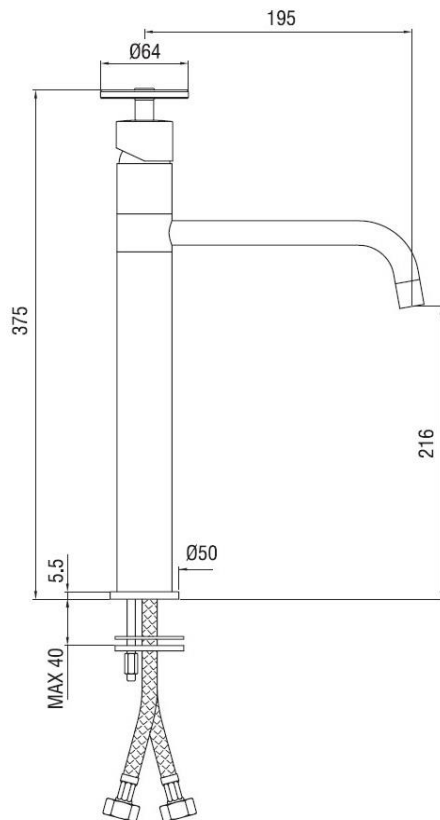

High single lever sink mixer Trendy swivel spout  
Codice: 15160**FUNCTIONAL DATA**

SCOPE OF APPLICATION: sink  
TYPE OF PROJECT: residential  
FURNISHING STYLE: modern  
TYPE OF DISPENSING: single (fixed aerator)  
SPOUT: 360° swivel  
WASTE: sold separately

**CONSTRUCTION DATA**

TYPE OF MATERIAL: brass  
TYPE OF FIXING: deck-mounted  
TYPE OF VALVE: ceramic disc cartridge  
ANGLE OF ROTATION: 90°  
SUPPLY CONNECTION: 3/8" stainless steel hose  
SPOUT SPACING: 195 mm  
NUMBER OF INSTALLATION HOLES: 1  
DIAMETER OF INSTALLATION HOLE: 35 mm

**AVAILABLE COLOURS**

Chrome  
Chrome red handle  
Chrome blue handle  
Chrome turquoise handle  
Black matt  
Satin bronze  
Dark copper  
Satin nichel

**HYDRAULIC PERFORMANCES**

OPTIMAL SUPPLY PRESSURE: 3 bar  
MAXIMUM HOT WATER TEMPERATURE: 80°  
RECOMMENDED MAX. HOT WATER TEMPERATURE: 60°