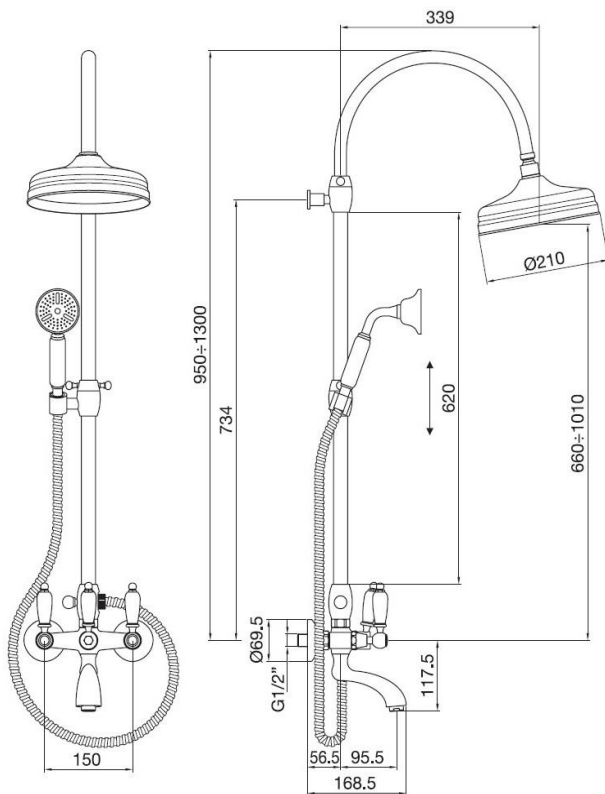

Complete column shower with external bath set
Codice: 12287

FUNCTIONAL DATA

SCOPE OF APPLICATION: shower
TYPE OF PROJECT: residential
FURNISHING STYLE: classic
TYPE OF DISPENSING: triple (head shower, hand shower and aerator)

CONSTRUCTION DATA

TYPE OF MATERIAL: brass
TYPE OF FIXING: wall-mounted
TYPE OF VALVE: ceramic disc screw
ANGLE OF ROTATION: 90°
SUPPLY CONNECTION: 1/2"

AVAILABLE COLOURS

- Chrome
- Natural brass
- Chrome gold
- Satin bronze
- Copper
- Dark bronze
- Dark copper
- Old nickel
- Gold