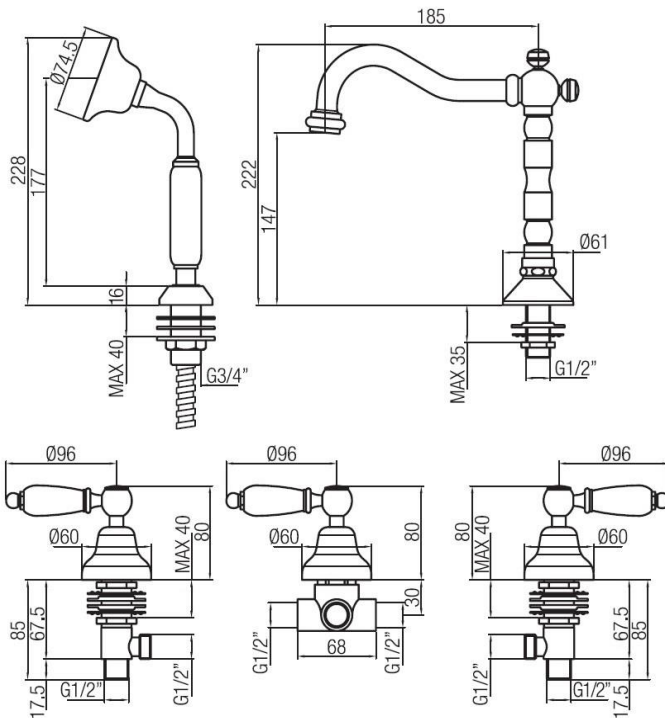

Five holes bath border mixer with diverter and spout  
Codice: 12280

**FUNCTIONAL DATA**

SCOPE OF APPLICATION: bathtub  
TYPE OF PROJECT: residential  
FURNISHING STYLE: classic  
TYPE OF DISPENSING: double (hand shower and aerator)

**CONSTRUCTION DATA**

TYPE OF MATERIAL: brass  
TYPE OF FIXING: deck-mounted  
TYPE OF VALVE: ceramic disc screw  
ANGLE OF ROTATION: 90°  
SUPPLY CONNECTION: 3/8" stainless steel hose  
SPOUT SPACING: 185 mm  
NUMBER OF INSTALLATION HOLES: 5  
DIAMETER OF INSTALLATION HOLES: mixers, diverter and hand shower 27 mm, spout 21 mm

**AVAILABLE COLOURS**

- Chrome
- Natural brass
- Chrome gold
- Satin bronze
- Copper
- Dark bronze
- Dark copper
- Old nickel
- Gold

**HYDRAULIC PERFORMANCES**

OPTIMAL SUPPLY PRESSURE: 3 bar  
MAXIMUM HOT WATER TEMPERATURE: 80°  
RECOMMENDED MAX. HOT WATER TEMPERATURE: 60°