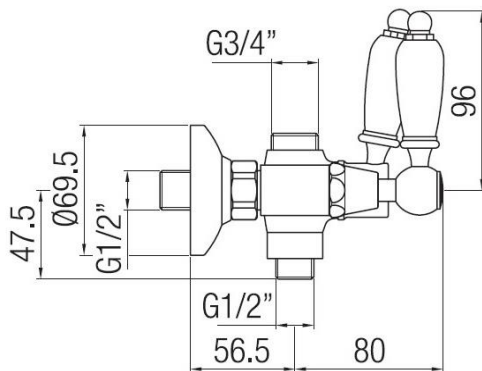

External shower set with 3/4" up con. and 1/2" down con.

Codice: 12246

FUNCTIONAL DATA

SCOPE OF APPLICATION: shower

TYPE OF PROJECT: residential

FURNISHING STYLE: classic

**CONSTRUCTION DATA**

TYPE OF MATERIAL: brass

TYPE OF FIXING: wall-mounted

TYPE OF VALVE: ceramic disc screw

ANGLE OF ROTATION: 90°

SUPPLY CONNECTION: 3/8" stainless steel hose

AVAILABLE COLOURS

Chrome

Natural brass

Chrome gold