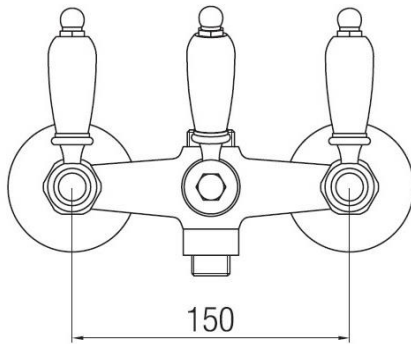

External shower set with 3/4" up con. and 1/2" down con.

Codice: 12246

FUNCTIONAL DATA

SCOPE OF APPLICATION: shower

TYPE OF PROJECT: residential

FURNISHING STYLE: classic

**CONSTRUCTION DATA**

TYPE OF MATERIAL: brass

TYPE OF FIXING: wall-mounted

TYPE OF VALVE: ceramic disc screw

ANGLE OF ROTATION: 90°

SUPPLY CONNECTION: 3/8" stainless steel hose

AVAILABLE COLOURS

Chrome

Natural brass

Chrome gold